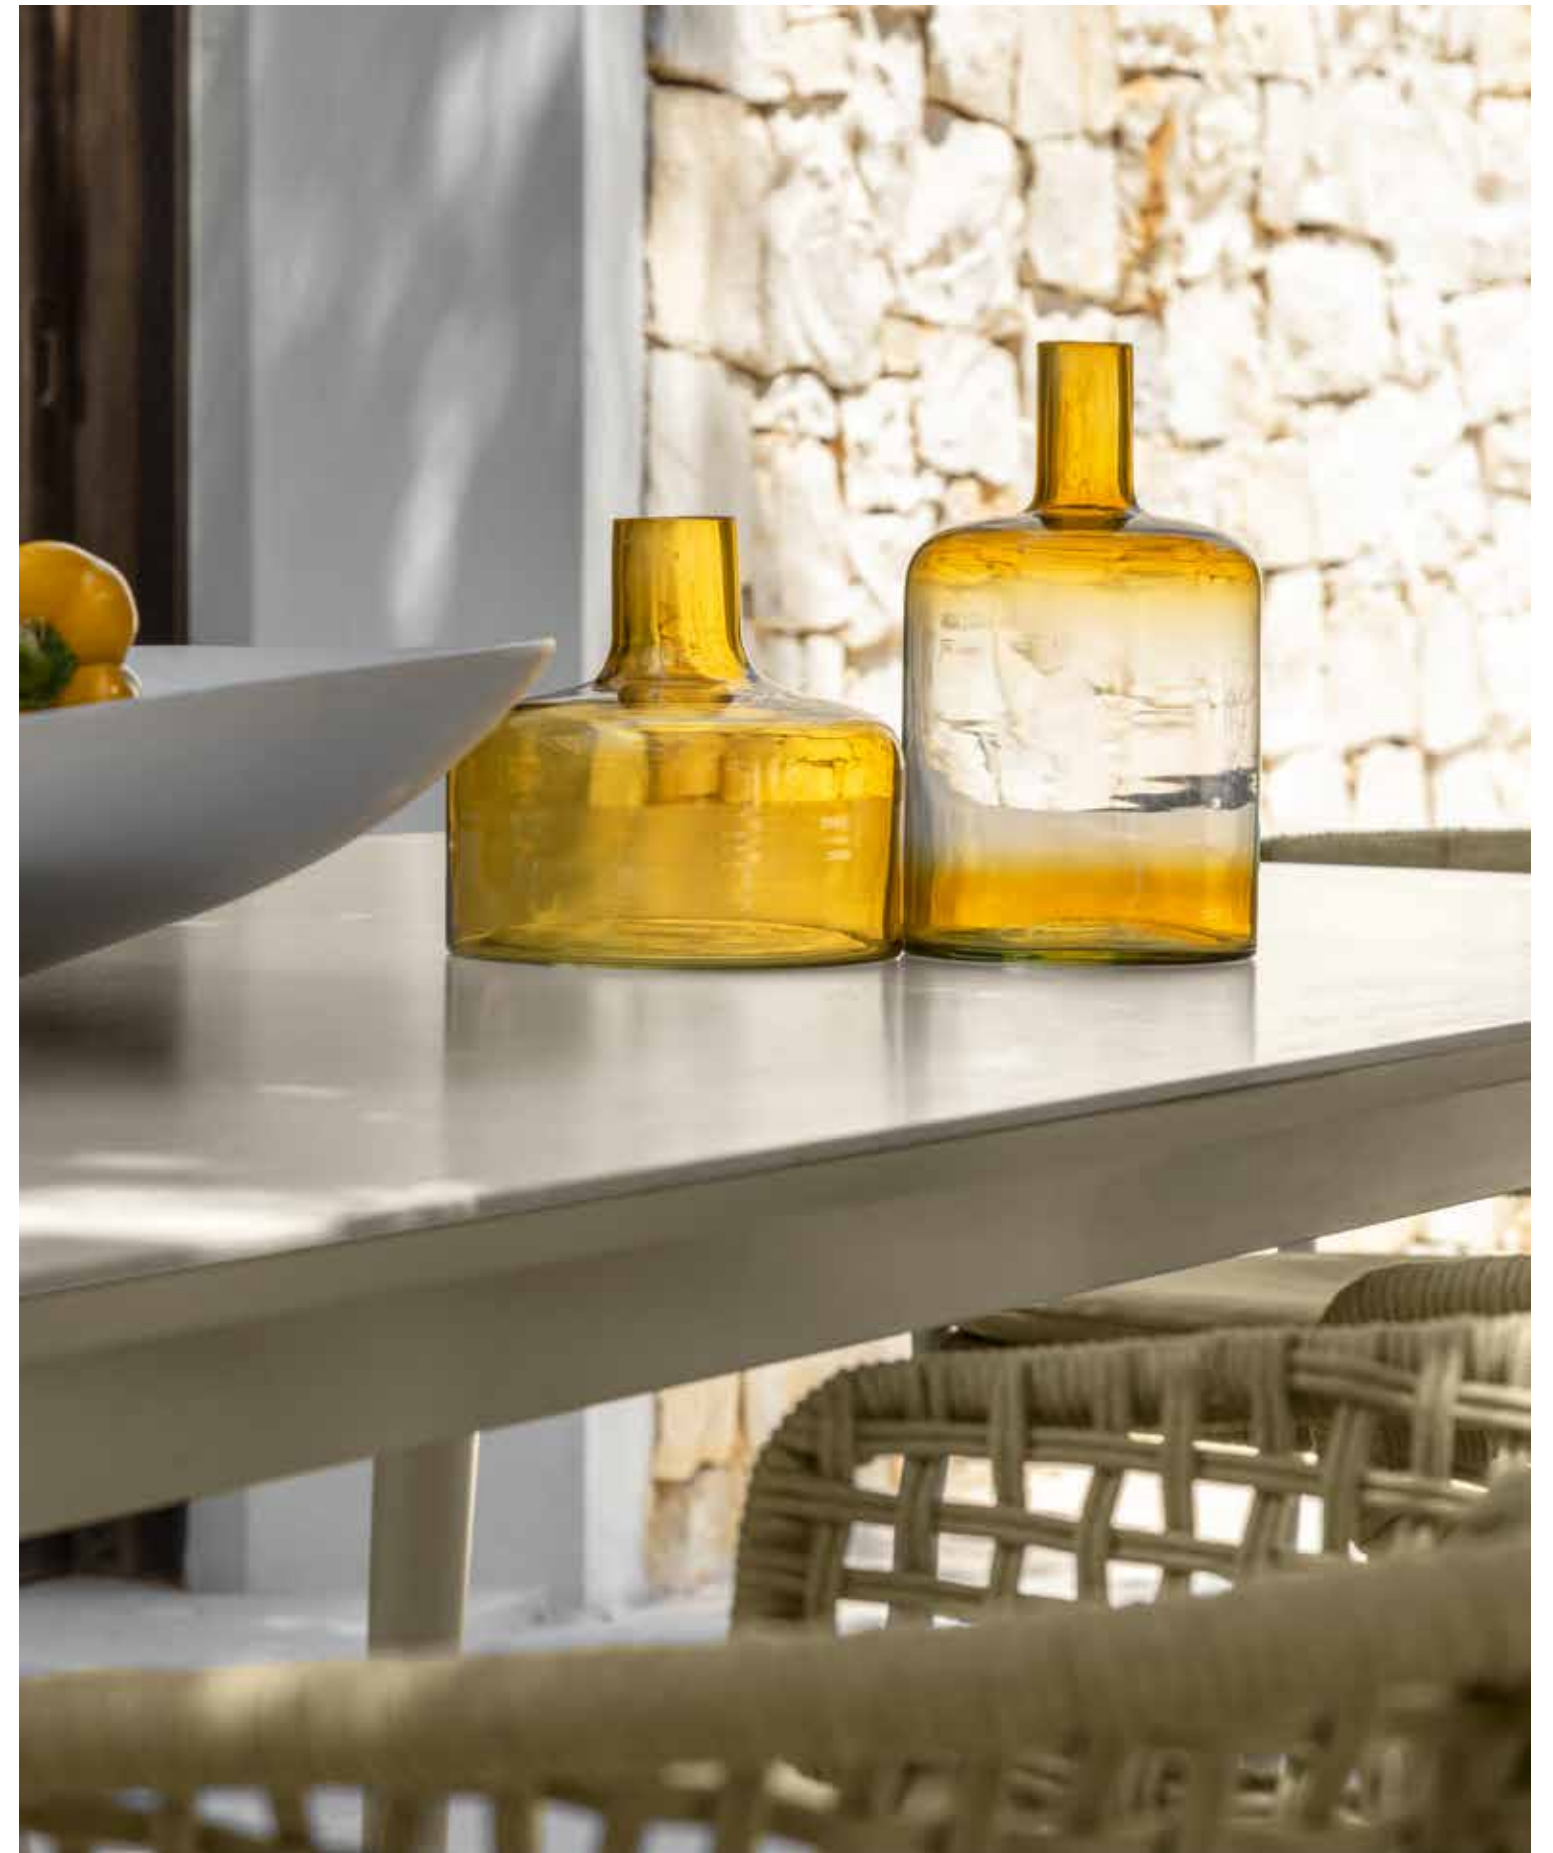

## Mooncollection // Alu

daybed & coffee table 120x60  
white frame  
rope & cushions in light grey colour  
deco in light grey colour

Mooncollection  
// Alu

sunbed  
white frame  
rope & cushions in light grey colour