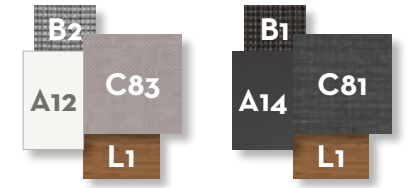

Width	Depth	Height	H. seat	H. cushion
77	85	80	37	15