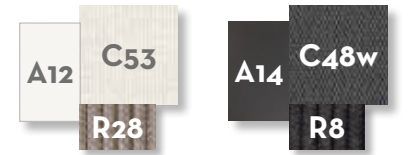

Coral collection

Design Marco Acerbis

Finishing

Aluminium frame

white

graphite

Synthetic ropes

dark grey

beige

Gres table top

beige

charcoal

Seat / back (70x45) fabric cushions

dark grey

warm white

white

Curtain fabric

Pillows fabric 50x35 (optional)

mélange beige

peach

blue ice

dark grey

warm white

Width	Depth	Height	H. seat	H. cushion
180	90	66	41	22

Width	Depth	Height	H. seat	H. cushion
101	101	66	41	22

Width	Depth	Height	H. seat	H. cushion
90	101	66	41	22

Width	Depth	Height	H. seat	H. cushion
101	190	66	41	22

Width	Depth	Height	H. seat	H. cushion
101	190	66	41	22

POUF / CODE: CORPUF

Width	Depth	Height	H. cushion
90	90	41	22