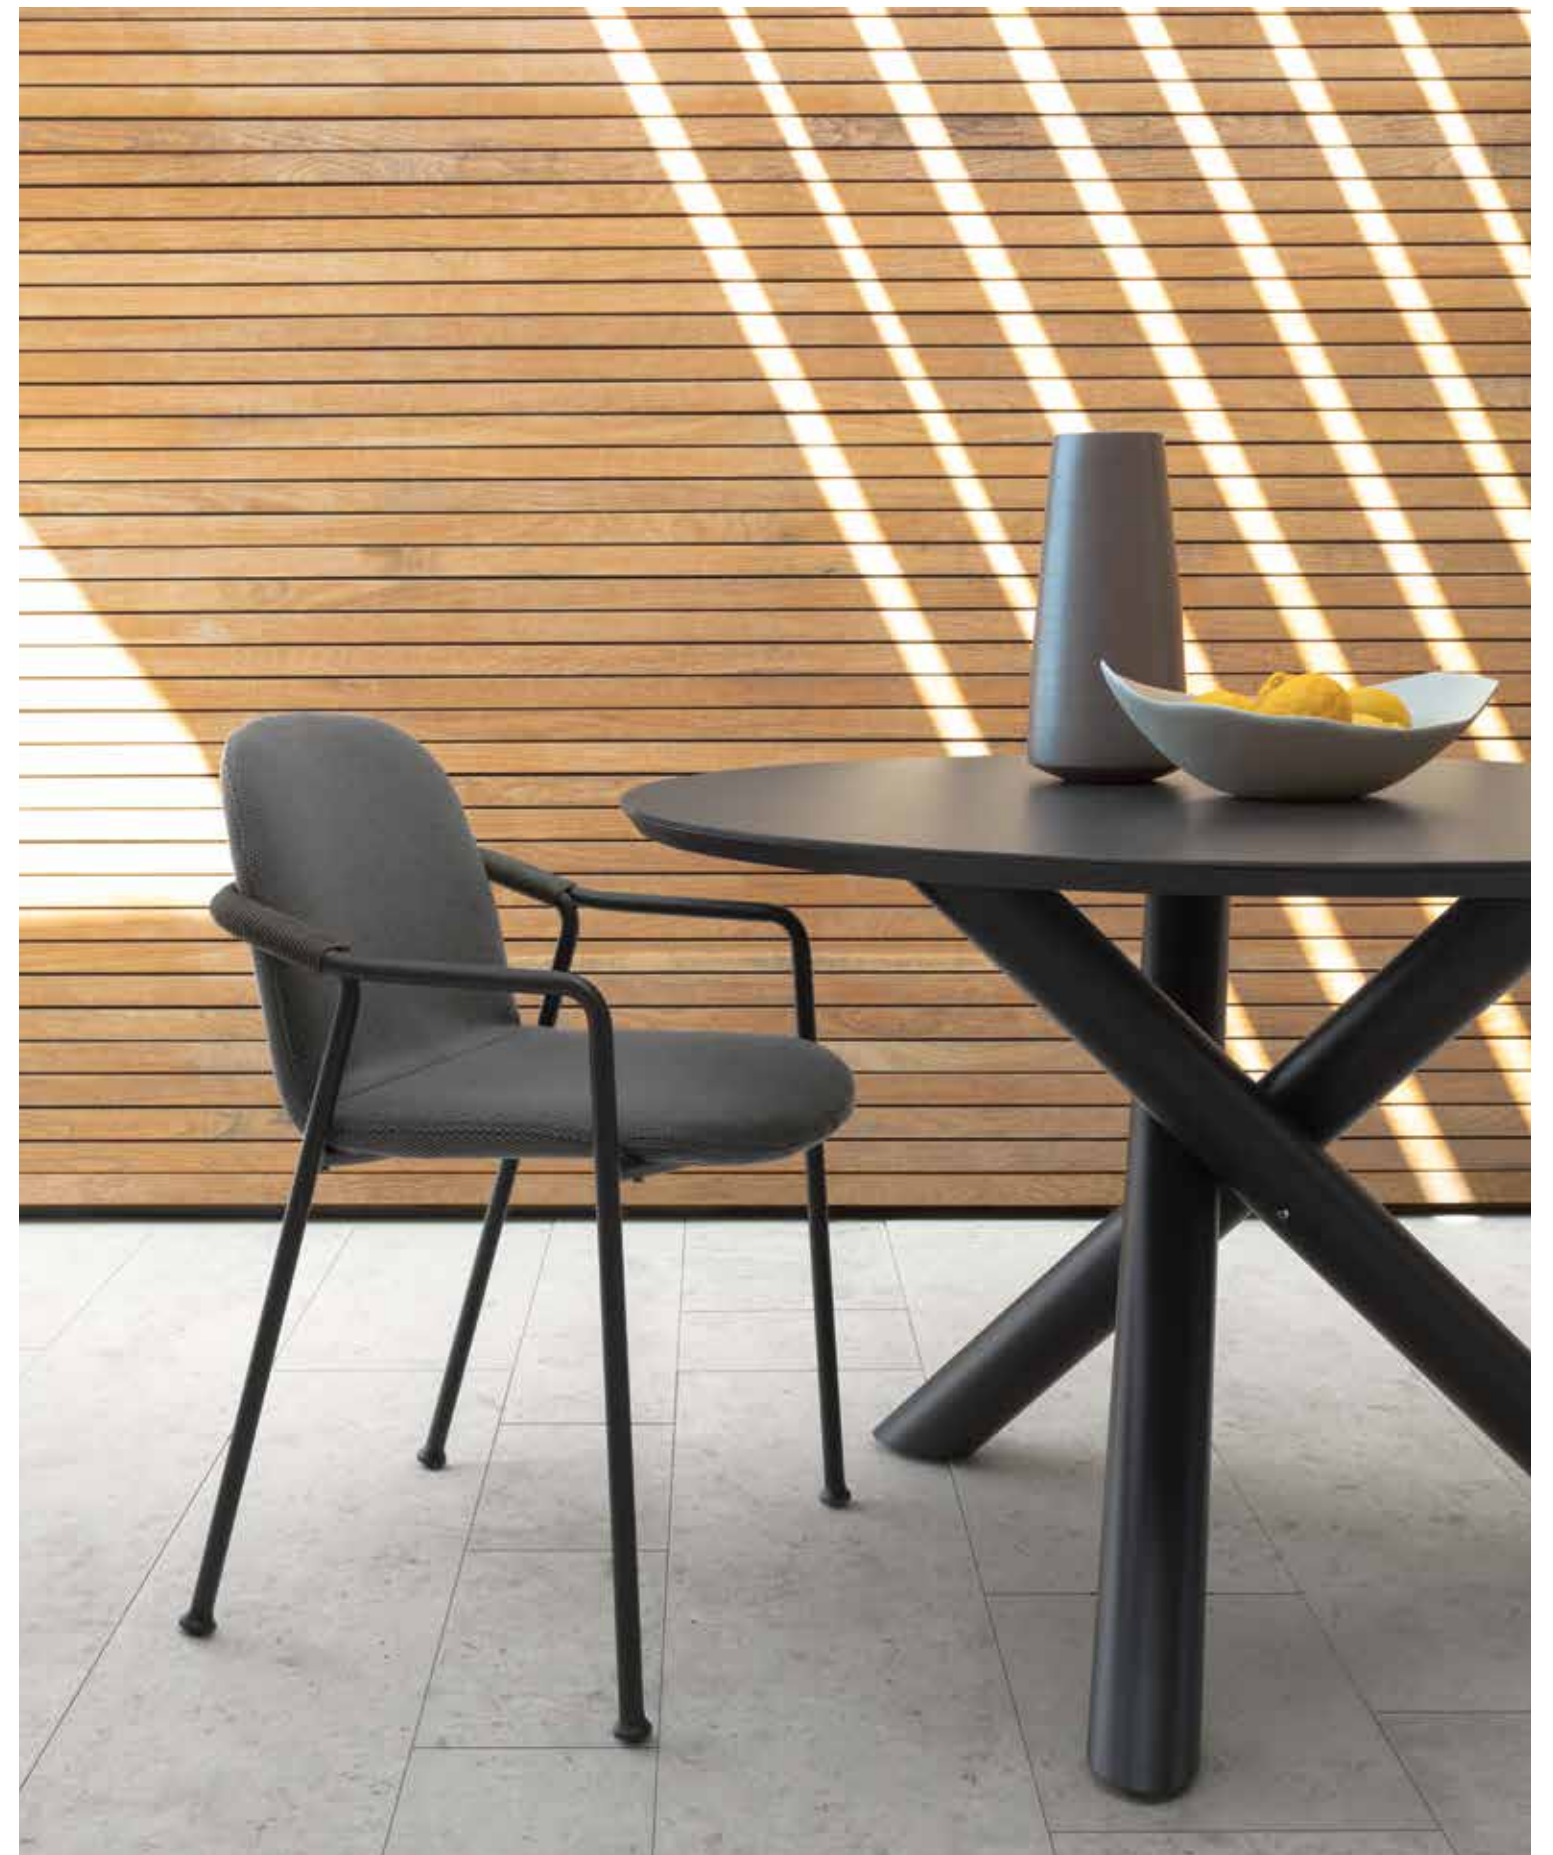

## Coralcollection

coffee table 120x80, 100x100  
graphite frame  
ceramic charcoal top table