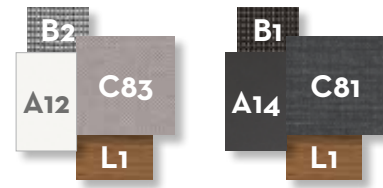

LIVING ARMCHAIR / CODE: ALAALUPL

Width	Depth	Height	H. armrest	H. seat	H. cushion
85	85	80	56	37	15

ROCKING CHAIR / CODE: ALAALUPD

Width	Depth	Height	H. armrest	H. seat	H. cushion
85	90	80	56	37	15

COFFEE TABLE / CODE: ALAALUTC2