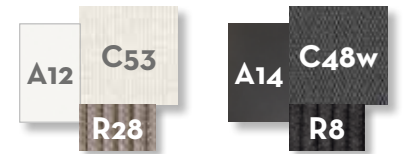

Coral collection

Design Marco Acerbis

Finishing

Aluminium frame

white

graphite

Synthetic ropes

dark grey

beige

Gres table top

beige

charcoal

Seat / back (70x45) fabric cushions

dark grey

warm white

white

Curtain fabric

Pillows fabric 50x35 (optional)

mélange beige

peach

blue ice

dark grey

warm white

Width	Depth	Height	H. seat	H. cushion
180	90	66	41	22

Width	Depth	Height	H. seat	H. cushion
101	101	66	41	22

Width	Depth	Height	H. seat	H. cushion
90	101	66	41	22

Width	Depth	Height	H. seat	H. cushion
101	190	66	41	22

Width	Depth	Height	H. seat	H. cushion
101	190	66	41	22

POUF / CODE: CORPUF

Width	Depth	Height	H. cushion
90	90	41	22