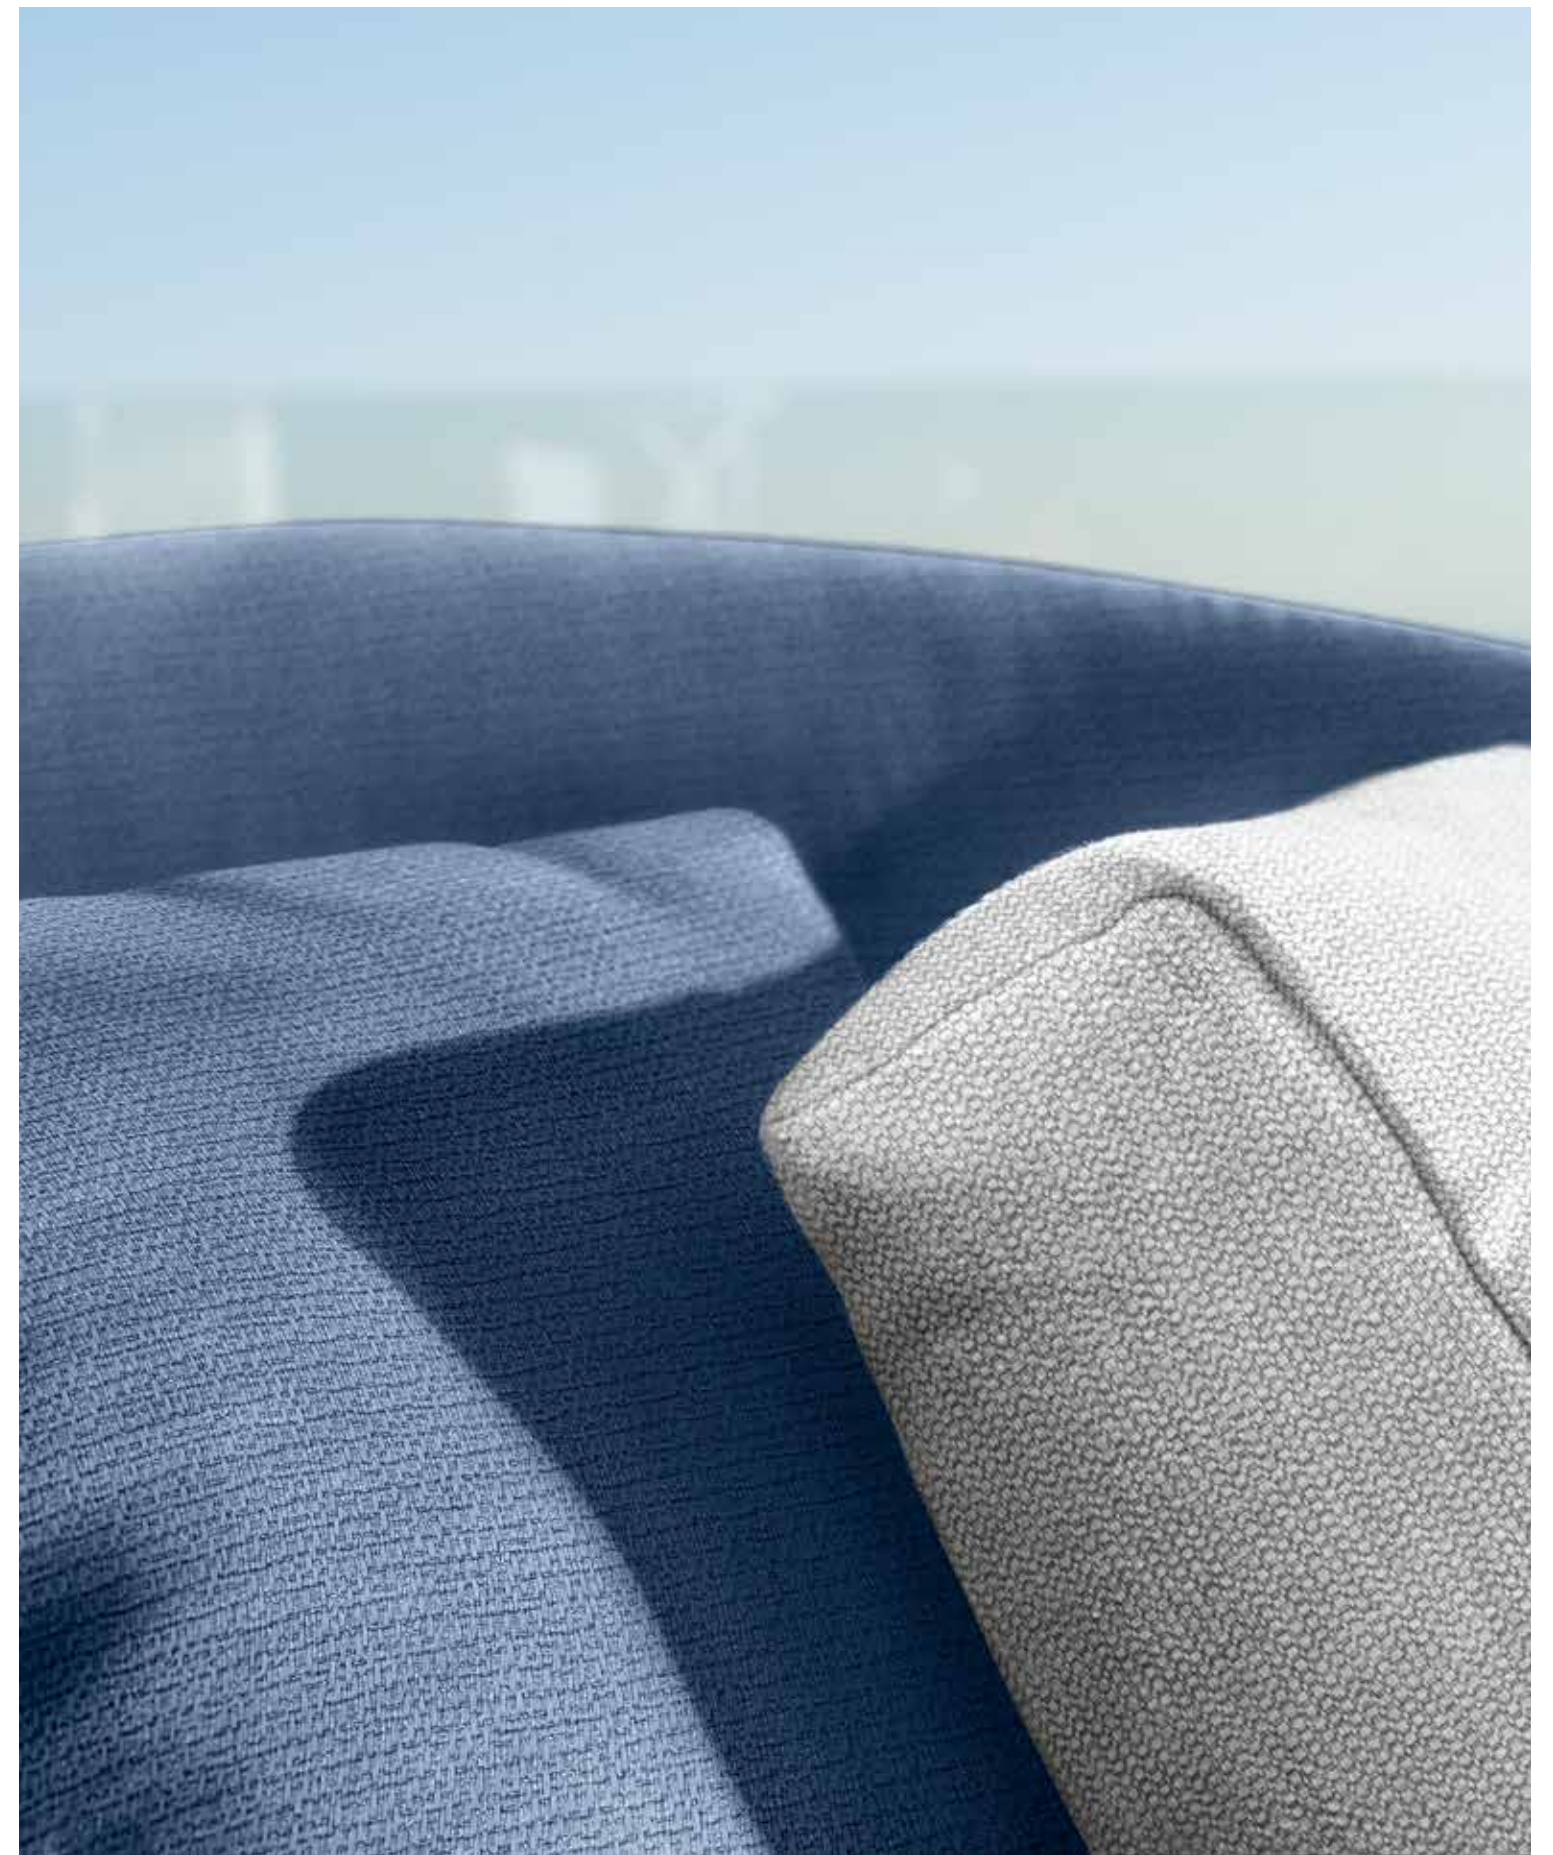

CleoSoftcollection  
// Alu

sofa end , pouf & coffee table 60x100  
white frame  
cushions in silver colour  
deco in silver, white & plain sky colour

CleoSoftcollection  
// Alu

sofa end & coffee table D 100 - D75  
white frame  
cushions in silver colour  
top Vitter light metal colour