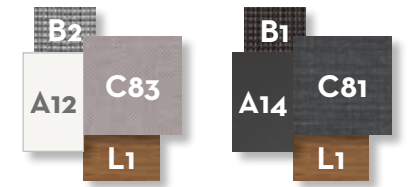

dark concrete

SOFA DX / CODE: ALAALUDX

Width	Depth	Height	H. armrest	H. seat	H. cushion
81	85	80	56	37	15

SOFA SX / CODE: ALAALUSX

Width	Depth	Height	H. armrest	H. seat	H. cushion
81	85	80	56	37	15

SOFA CX / CODE: ALAALUCX