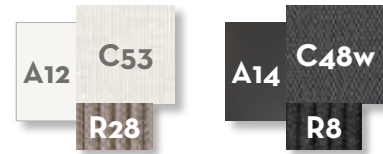

BAR TABLE 75x75 / CODE: CORTB75

Width	Depth	Height
75	75	105

SUNBED / CODE: CORLET

Width 200 | Depth 82 | Height 30 | H. cushion 8

DAYBED / CODE: CORBED

Width 218 | Depth 218 | Height 200 | H. seat 42 | H. cushion 22