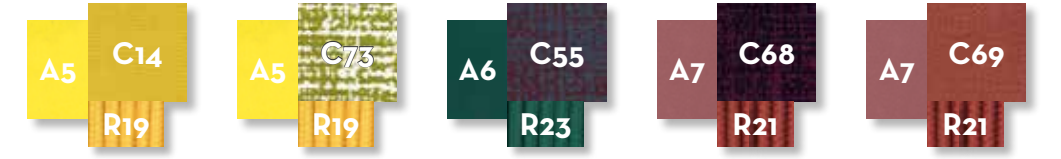

BERGER ARMREST / CODE: PANBER

Width 92 | Depth 90 | Height 110 | H. seat 30

SUNBED / CODE: PANLET

Width 156 | Depth 76 | Height 78 | H. seat 40

DAYBED / CODE: PANDAB

Width 170 | Depth 188 | Height 74 | H. seat 40 | H. cushion 8