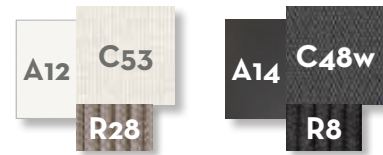

Width 61 | Depth 60 | Height 78 | H. armrest 65 | H. seat 47 | H. cushion 5