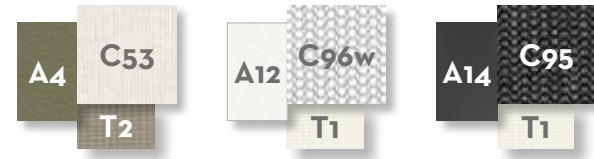

Width 214 | Depth 81 | Height 33 | H. cushion 13

DOUBLE SUNBED / CODE: CLEALULET2

Width 204 | Depth 150 | Height 33 | H. cushion 13

DAYBED / CODE: CLEALUDBED

Width 204 | Depth 156 | Height 200 | H. cushion 13