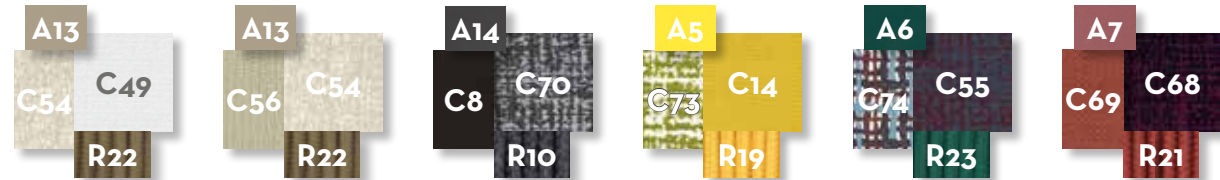

LOUNGE SOFA / CODE: PANDIVLON

Width 165 | Depth 98 | Height 107 | H. seat 34

POUF / CODE: PANPOF

Width 100 | Depth 69 | Height 34

LIVING RELAX ARMCHAIR / CODE: PANLIVREX

Width 160 | Depth 125 | Height 105 | H. seat 45