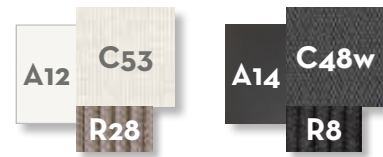

LIVING ARMCHAIR / CODE: CORPLIV

Width	Depth	Height	H. seat	H. cushion
88	90	66	41	22

LOUNGE ROPE ARMCHAIR / CODE: CORPLONRP

Width	Depth	Height	H. armrest	H. seat	H. cushion
65	60	74	58	44	7

LOUNGE ARMCHAIR / CODE: CORPLON

Width	Depth	Height	H. seat
77	86	74	37

OTTOMAN / CODE: COROTT

Width	Depth	Height
62	43	32

COFFEE TABLE 120x80 / CODE: CORTC120

Width	Depth	Height
120	80	40

COFFEE TABLE 100x100 / CODE: CORTC100

Width	Depth	Height
100	100	30

COFFEE TABLE / CODE: CORTC50

Width	Depth	Height
50	50	35

SIDE TABLE / CODE: CORTL

Width	Depth	Height
57	35	60

DINING TABLE 240x120 / CODE: CORTP240

Width	Depth	Height
238	118	75

DINING TABLE D120 / CODE: CORTP120

Width	Depth	Height
120	120	75

DINING TABLE 90x90 / CODE: CORTP90

Width	Depth	Height
90	90	75

BAR TABLE 75x75 / CODE: CORTB75

Width	Depth	Height
75	75	105