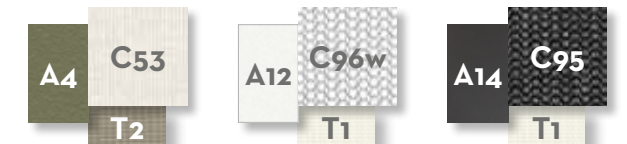

CleoSoft collection // Alu

Design Marco Acerbis

Finishing

Aluminium frame

reed green

white

graphite

Vitter table top

light metal

dark grey

natural teak colour

Accoya wood table top

Cushions / covering fabric

warm white

dark grey

silver

Canopy textile

white

dove

Curtain fabric

white

Pillows fabric 50x50 (optional)

beige mélange

warm white

dark grey

silver

plain bordeaux

plain sky

plain white

Width	Depth	Height	H. seat	H. cushion
100	100	65	40	20

Width	Depth	Height	H. seat	H. cushion
100	100	65	40	20

LIVING ARMCHAIR / CODE: CLEALUPLIV

Width	Depth	Height	H. seat	H. cushion
110	100	65	40	20

Width	Depth	Height	H. seat	H. cushion
230	100	200	40	20

Width	Depth	Height	H. seat	H. cushion
230	100	65	40	20

Width	Depth	Height	H. cushion
100	100	40	20