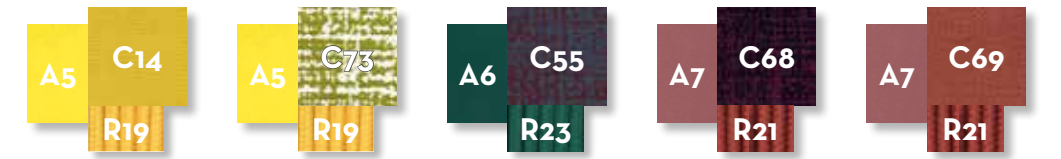

BERGER ARMREST / CODE: PANBER

Width 92 | Depth 90 | Height 110 | H. seat 30

SUNBED / CODE: PANLET

Width 156 | Depth 76 | Height 78 | H. seat 40

DAYBED / CODE: PANDAB

Width 170 | Depth 188 | Height 74 | H. seat 40 | H. cushion 8