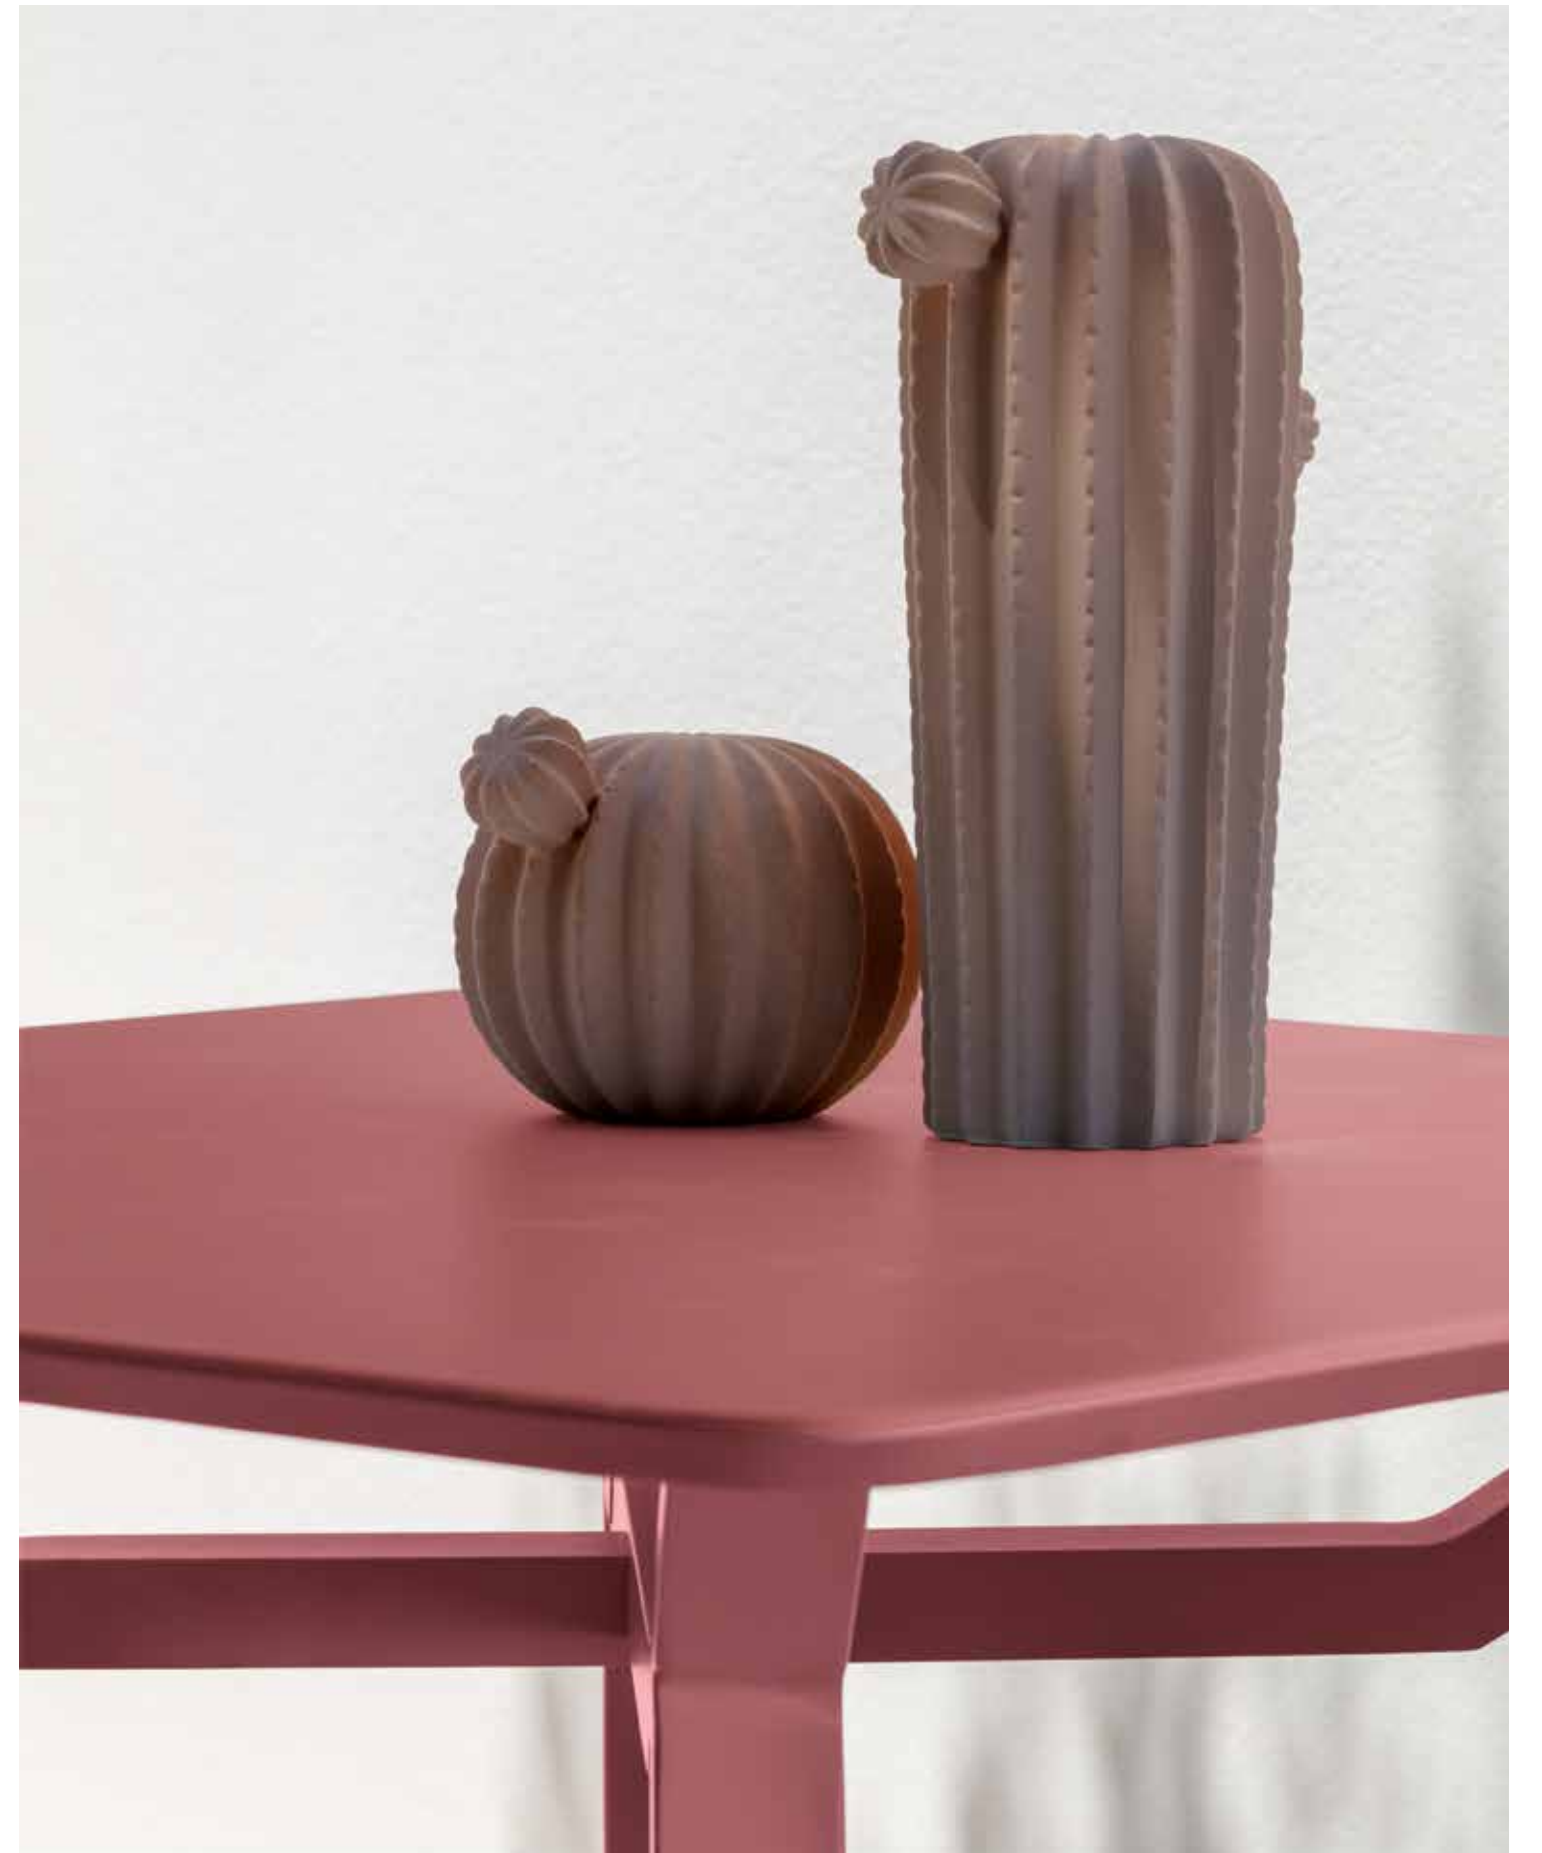

## Milocollection

dining chair & extending dining table 200x100  
white frame  
cushions in light grey colour  
top in gres white colour