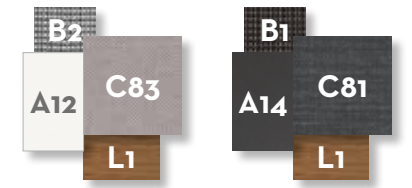

Alabama collection // Alu

Design Marco Acerbis

Finishing

Aluminium frame

white

graphite

Synthetic elastic belt

dark grey

light grey

Cushions fabric

dark grey

light grey

Textilene

white

silver black

Wood slats

teak

light concrete

dark concrete

Width	Depth	Height	H. armrest	H. seat	H. cushion
81	85	80	56	37	15