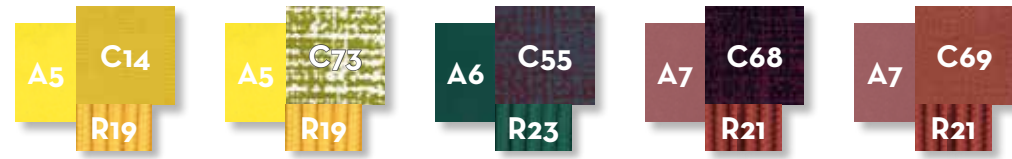

LOUNGE SOFA / CODE: PANDIVLON

Width 165 | Depth 98 | Height 107 | H. seat 34