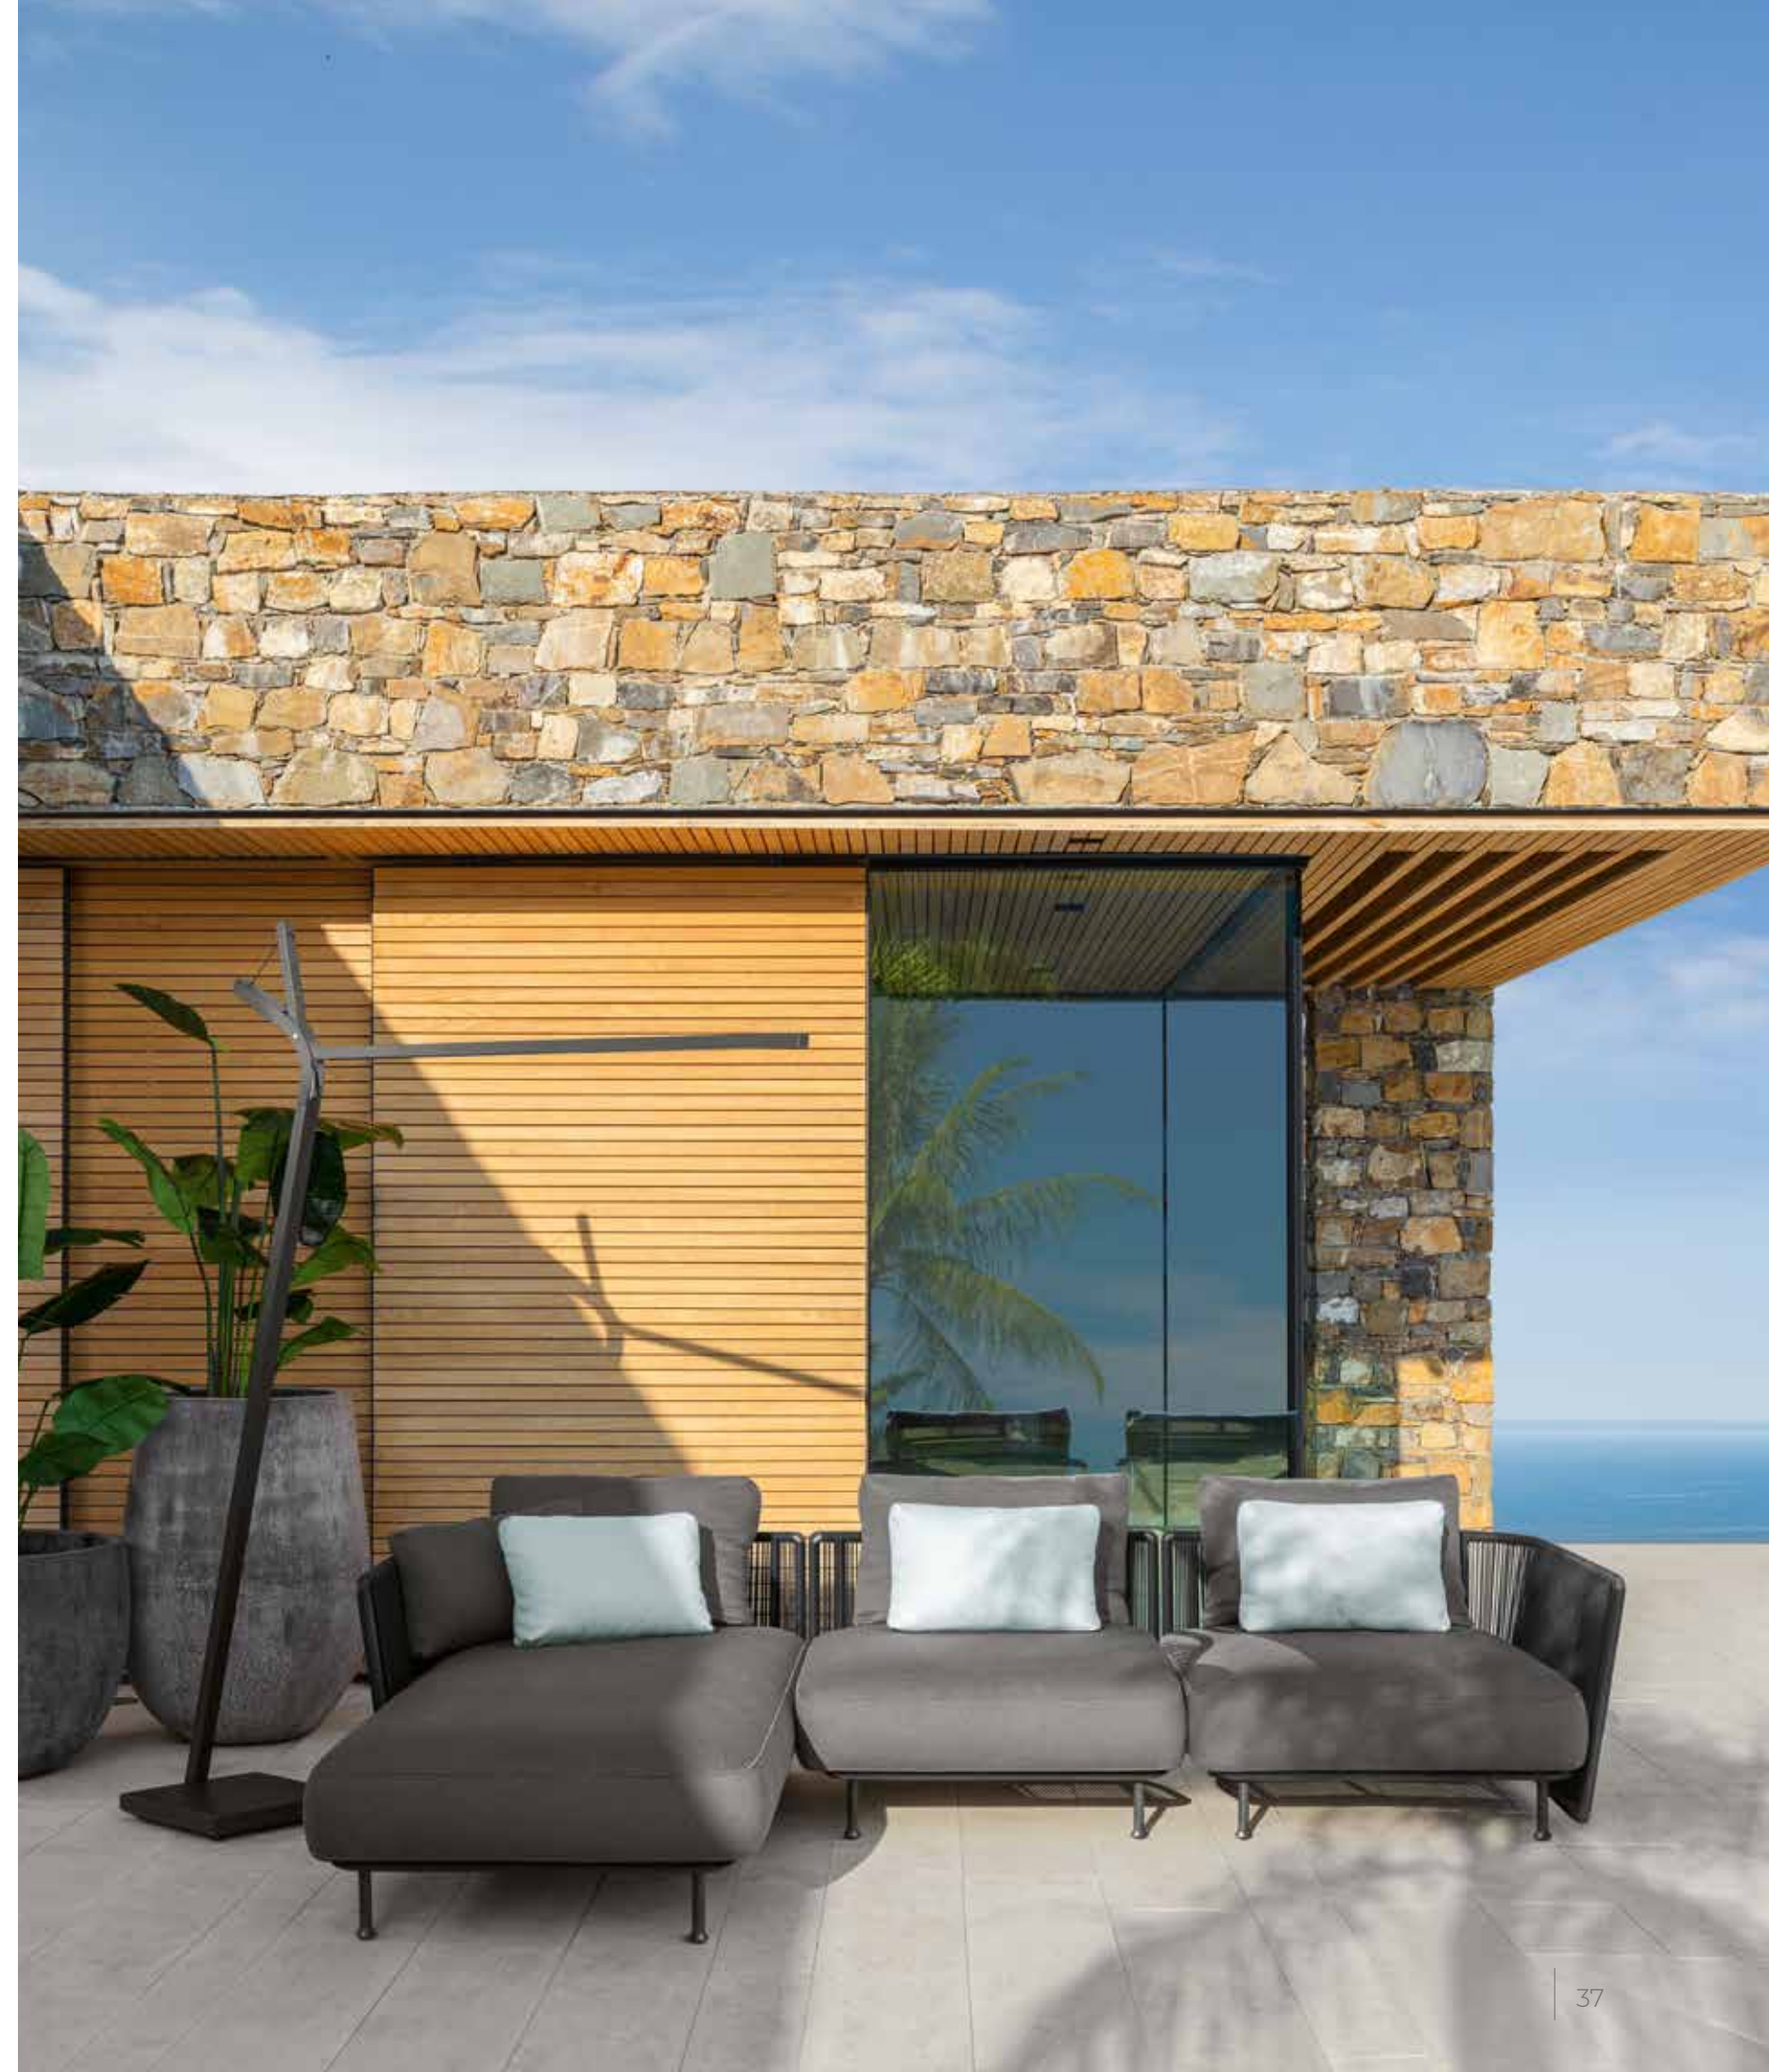

Coralcollection

sofa lounge dx, sofa cx, sofa corner
cleo arc lamp
graphite frame
dark grey colour rope
cushions in grey colour
deco in blue ice & grey colour