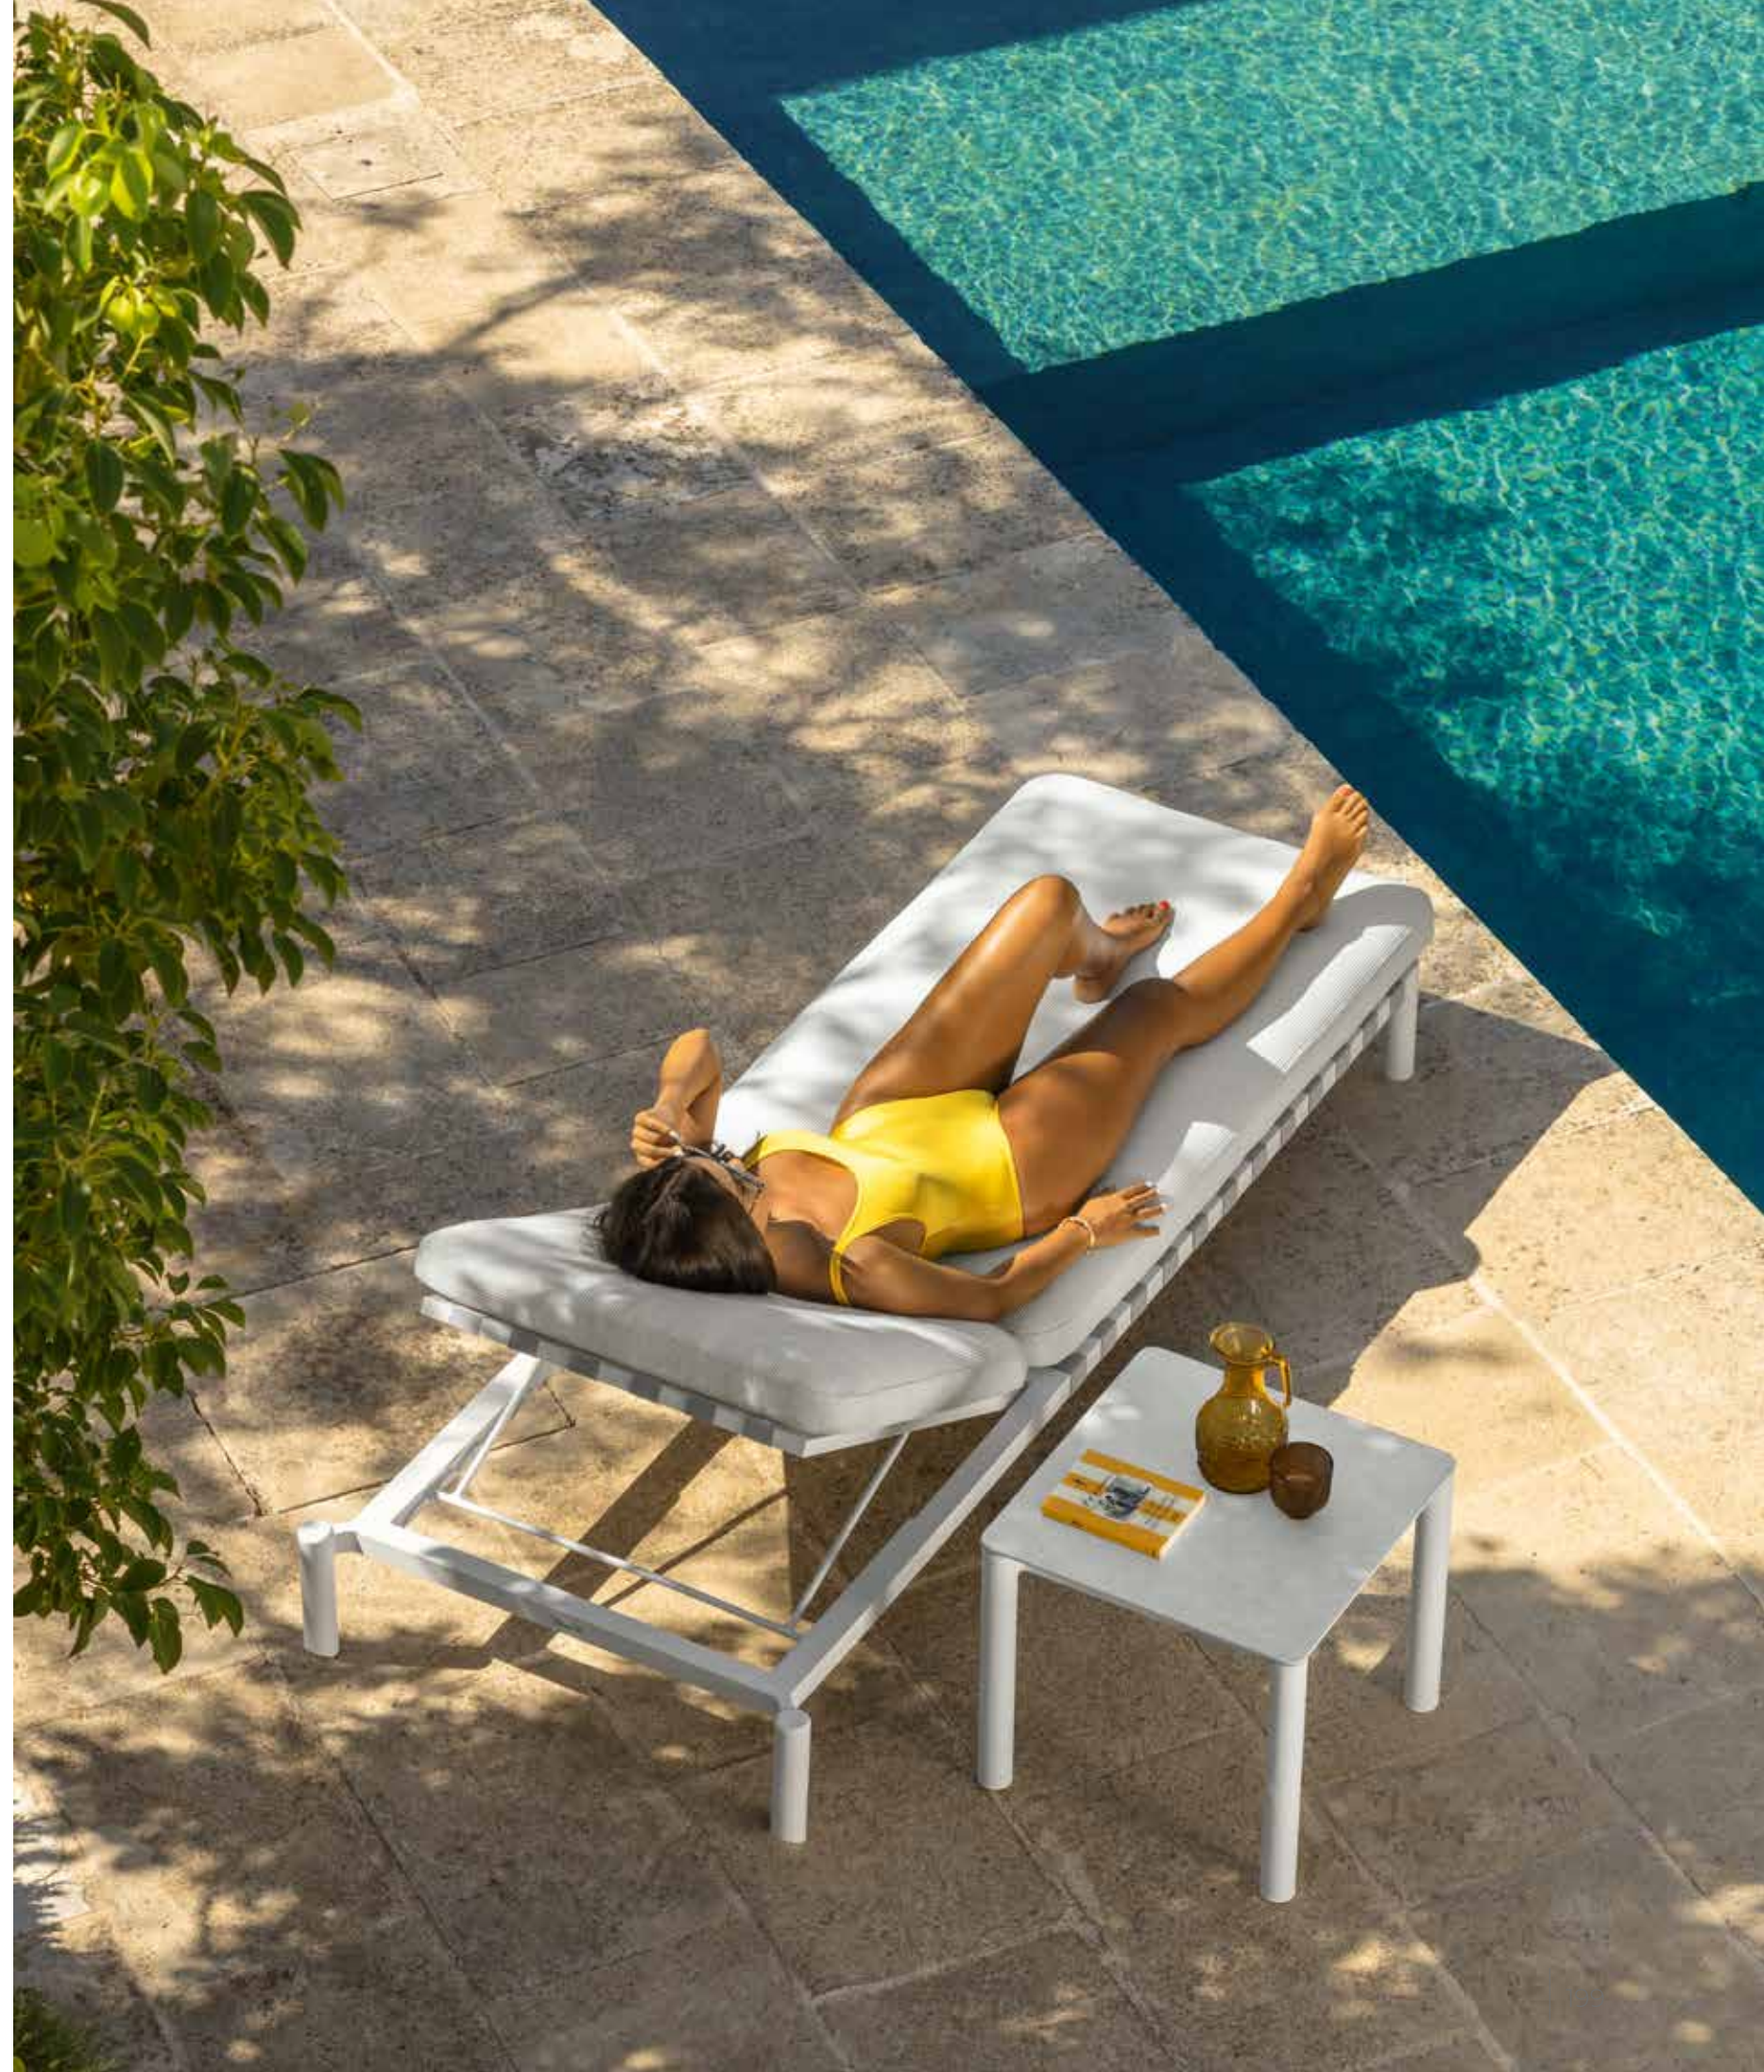

## Lakecollection

sunbed  
white frame  
cushions in silver colour  
belt in light grey colour  
top ceramic light concrete colour