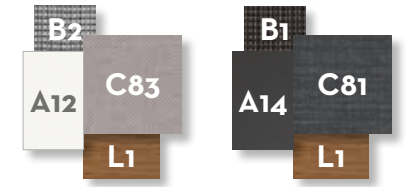

Width	Depth	Height	H. seat	H. cushion
85	85	80	37	15