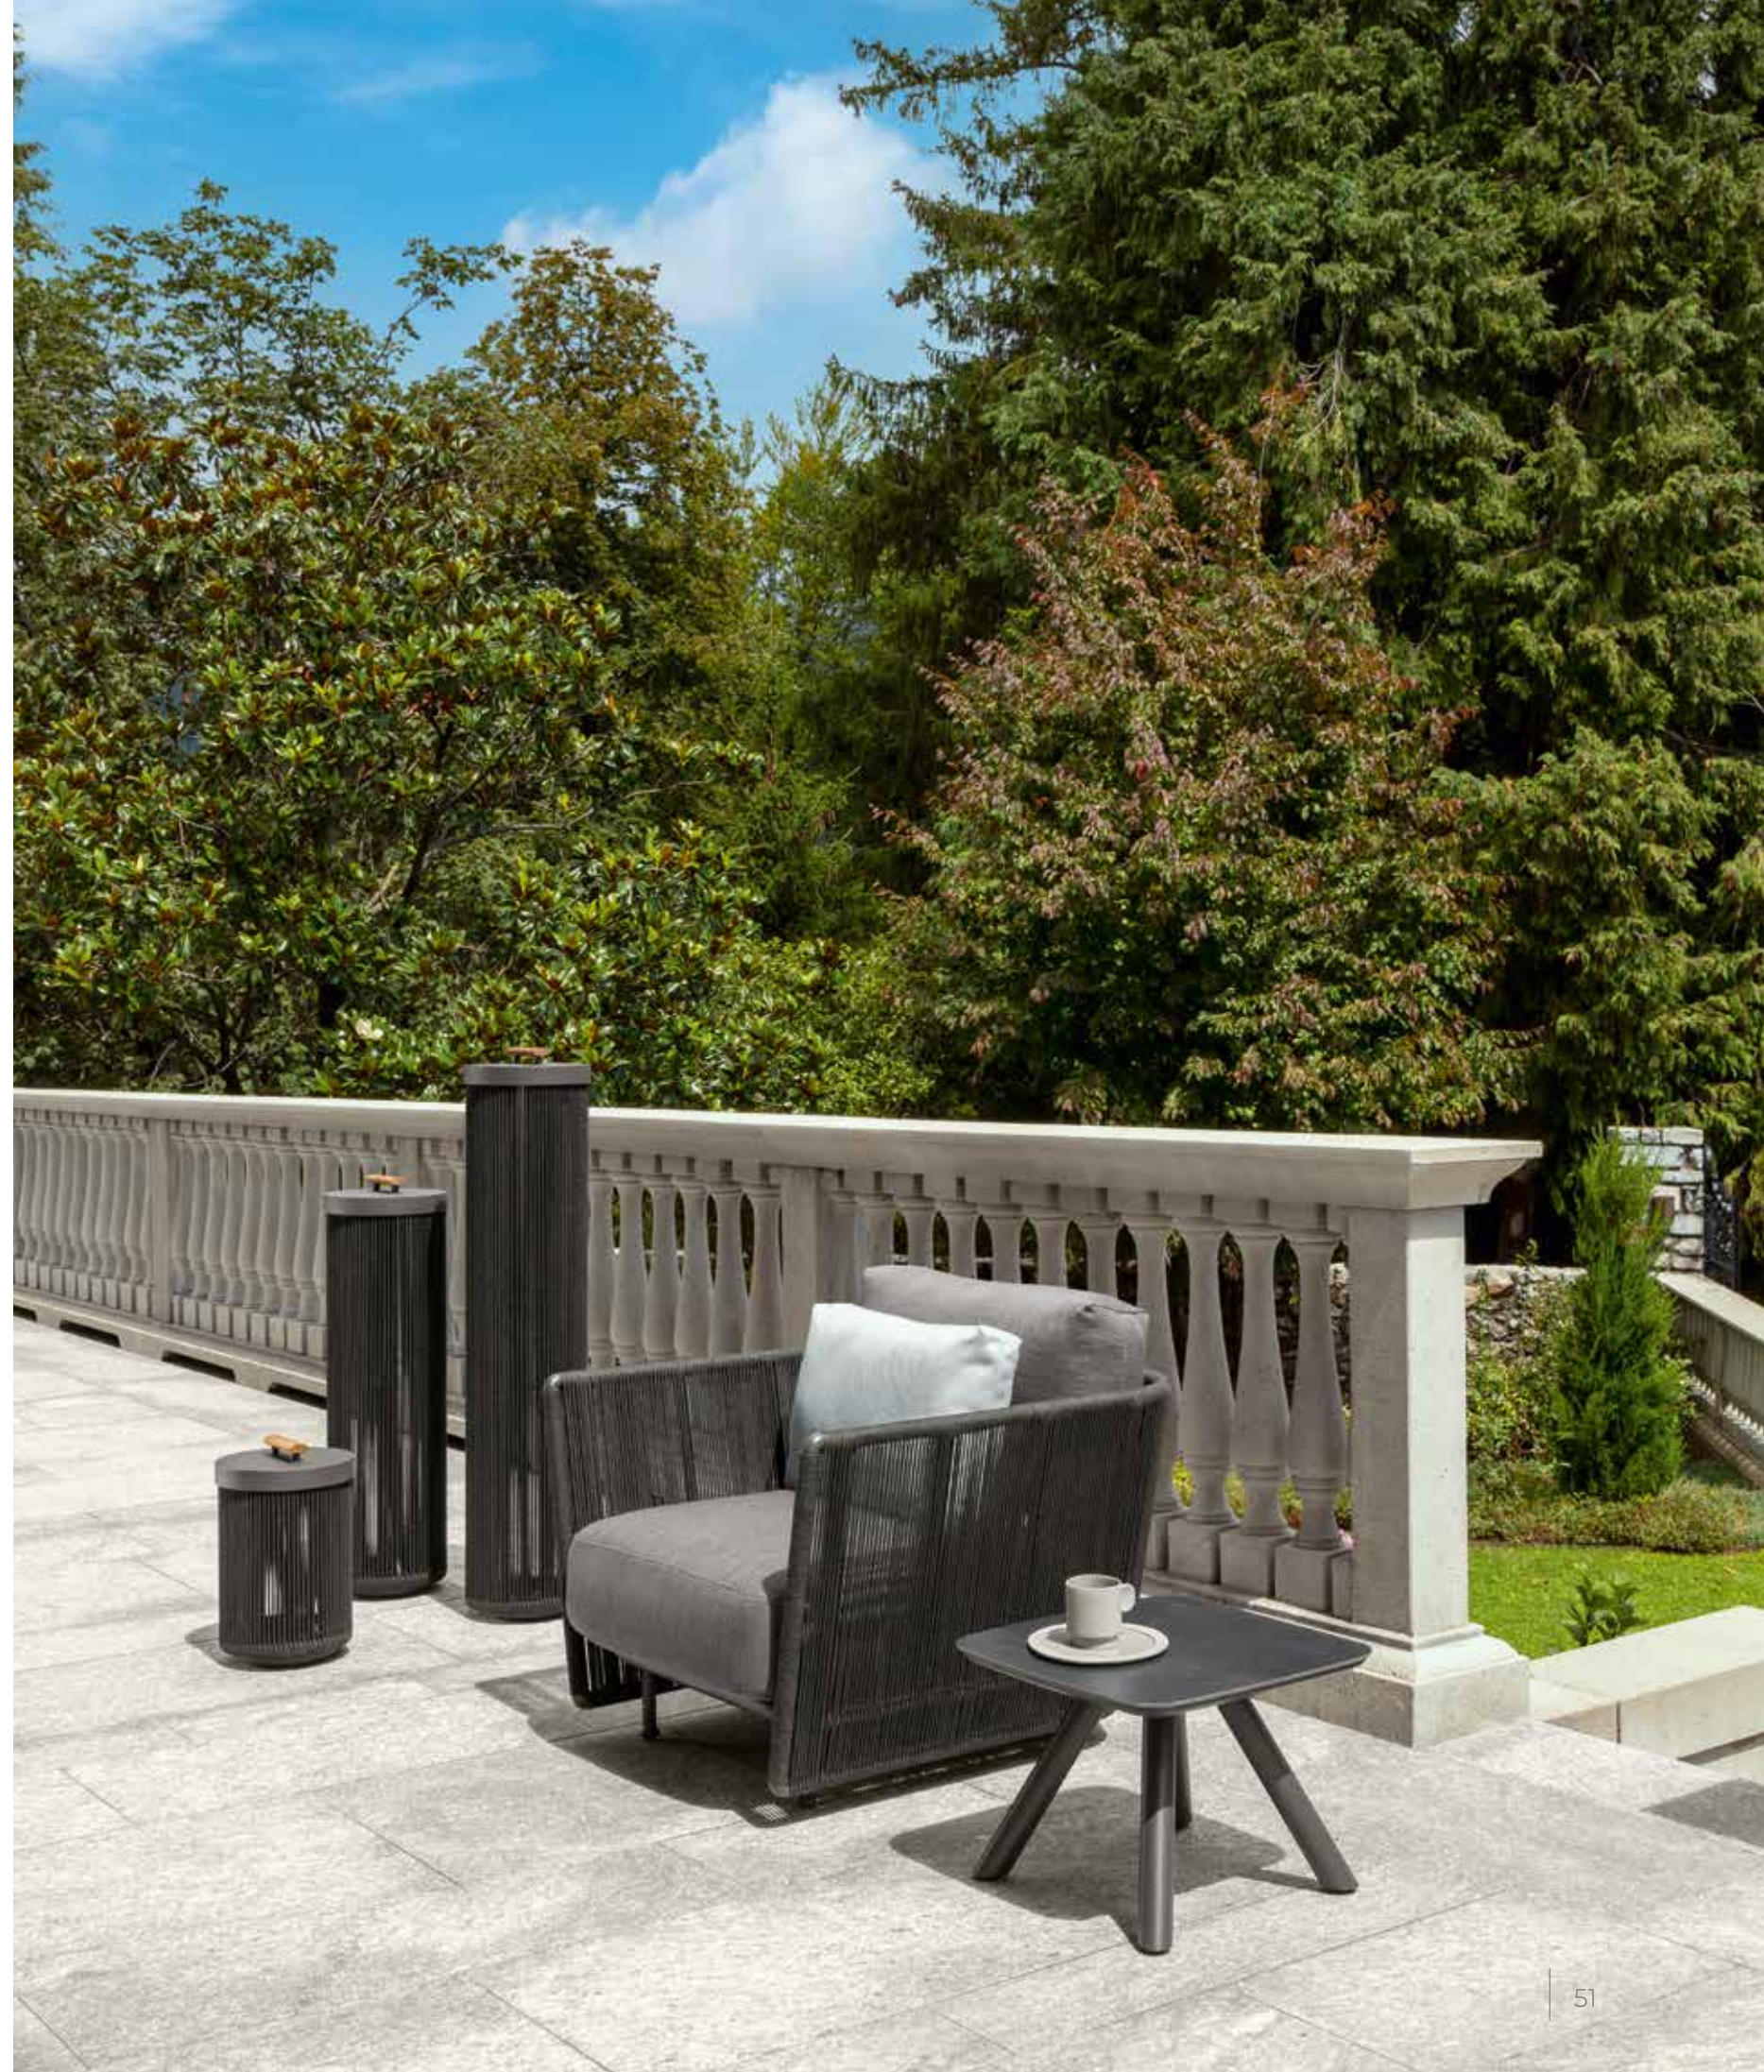

## Coralcollection

coffee table 120x80, 100x100  
graphite frame  
ceramic charcoal top table