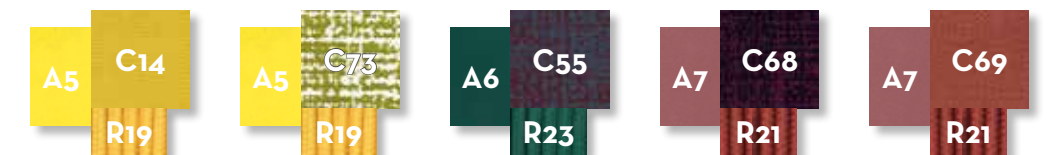

KG 53,0 | unit 1+1 1,18mc | ☀️ | 🪑

Width 98 | Depth 91 | Height 140 | H. seat 38

DINING ARMCHAIR / CODE: PANPP

KG 5,0 | unit 4 0,52 mc | ☀️ | 🪑

Width 68 | Depth 58 | Height 73 | H. seat 45

EGG CHAIR WITH SUSPENDED SEAT FRAME / CODE: PANEGG + PANEGG-STR