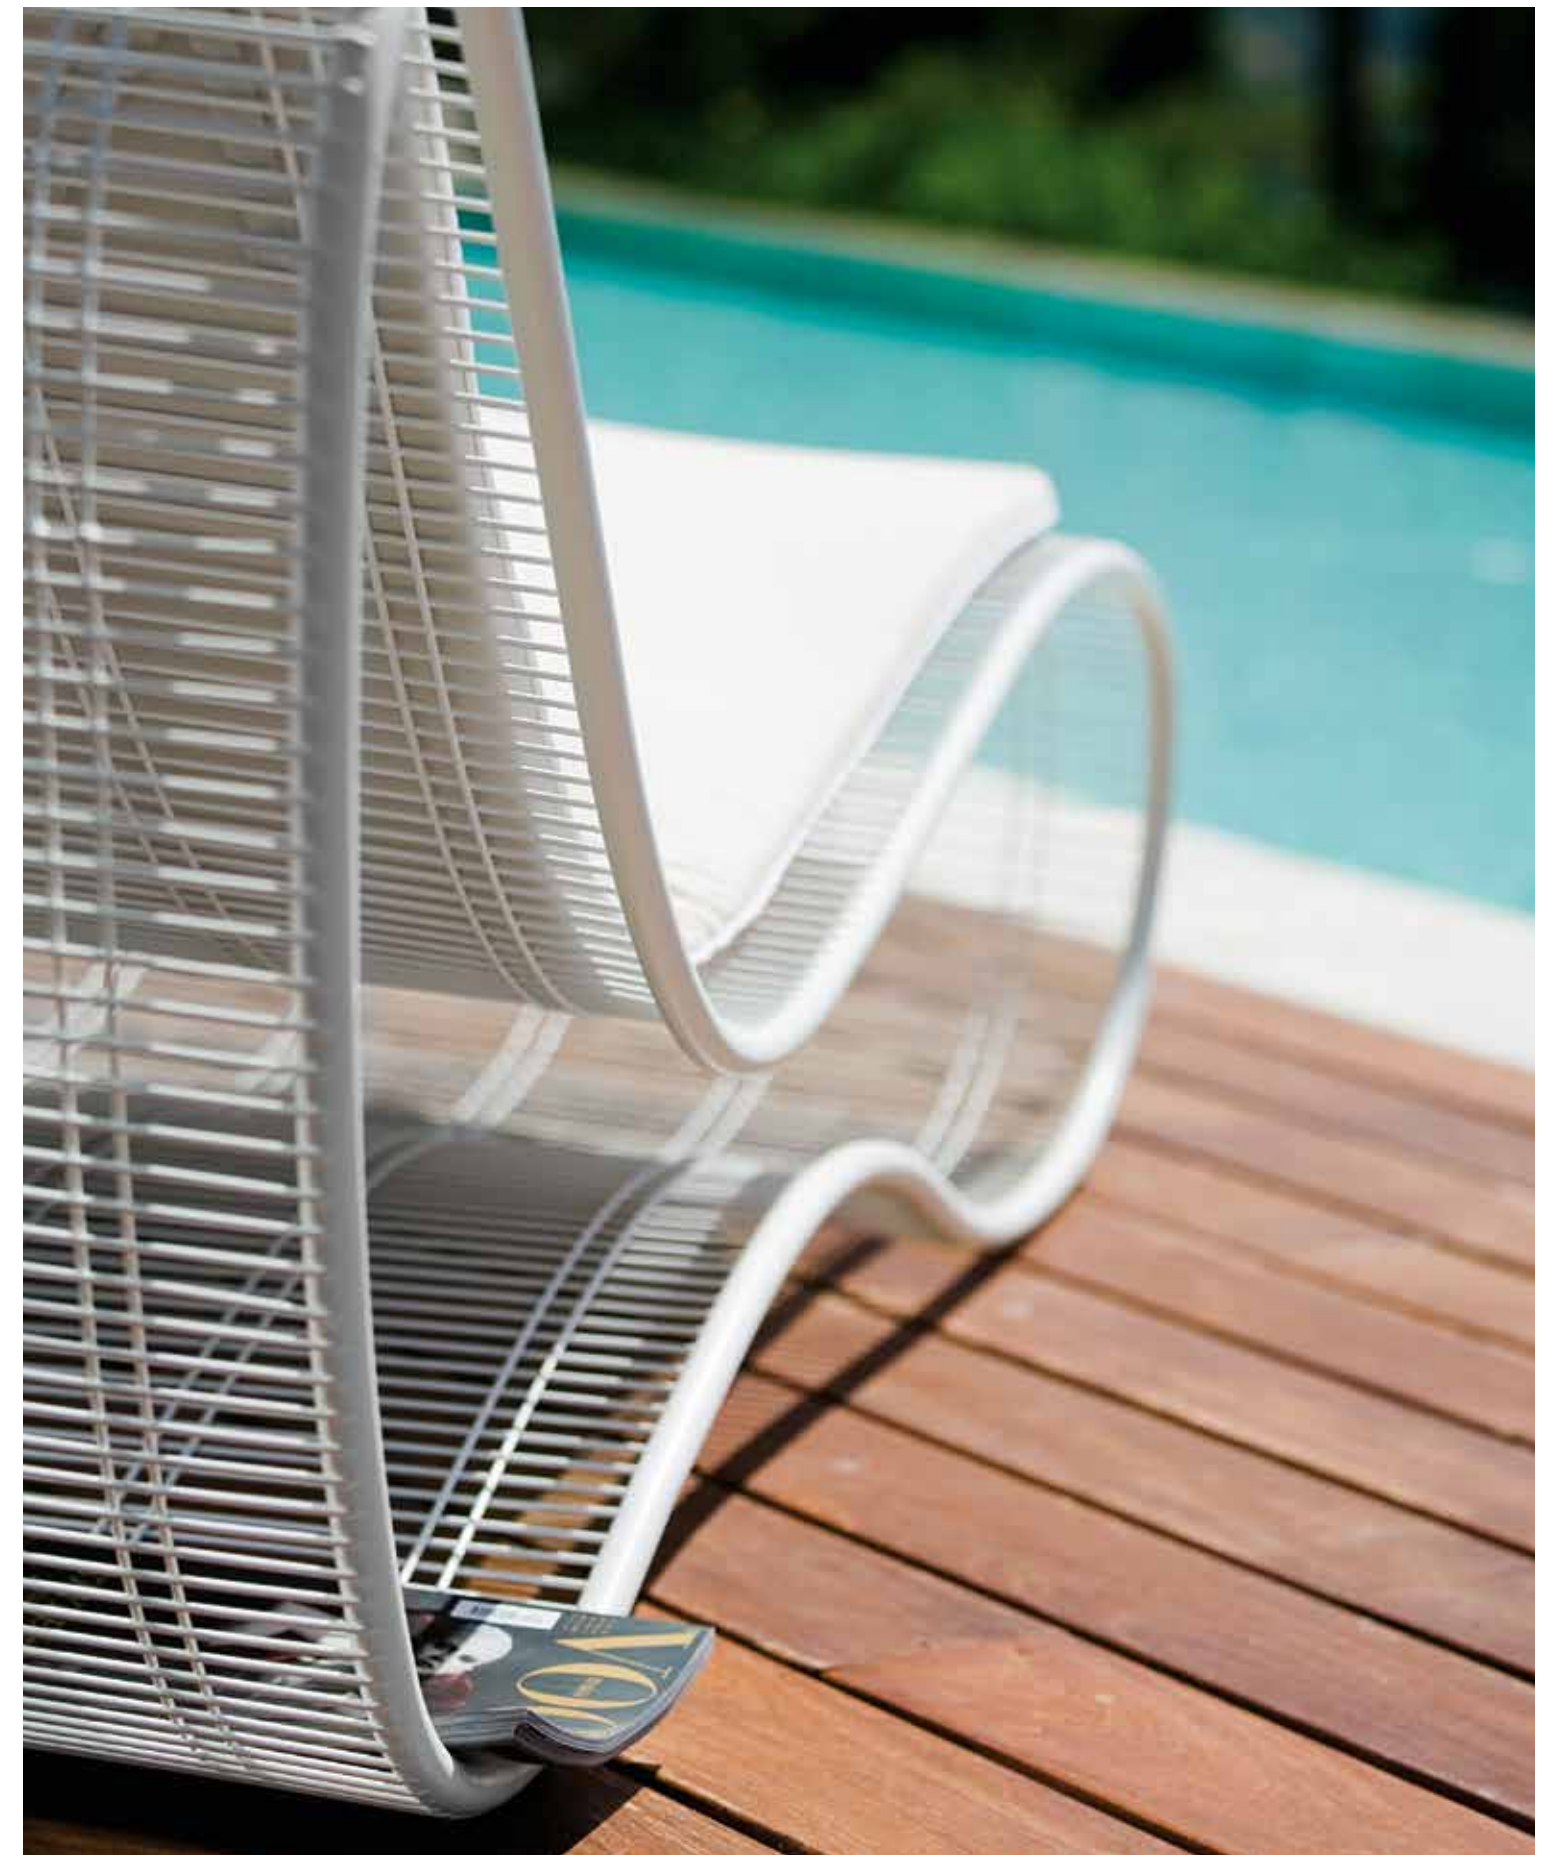

Breezcollection

Design Karim Rashid

Finishing

Steel frame

white

graphite

dove

Cushions fabric

white

SUNBED / CODE: BRLE

KG 37,0 | unit 1 0.80 mc | ☁️☀️

Width	Depth	Height	H. seat
170	64	66	35

COFFEE TABLE / CODE: BRTAV

KG 9,0 | unit 1 0.08 mc | ☁️☀️

Width	Depth	Height
75	46	23