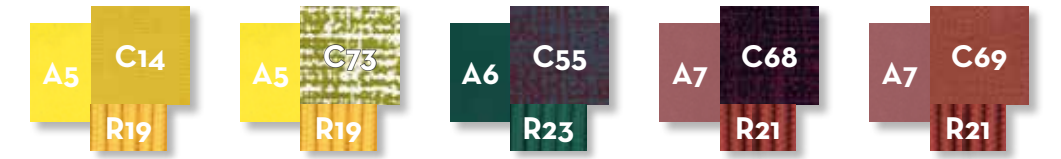

BERGER ARMREST / CODE: PANBER

Width 92 | Depth 90 | Height 110 | H. seat 30