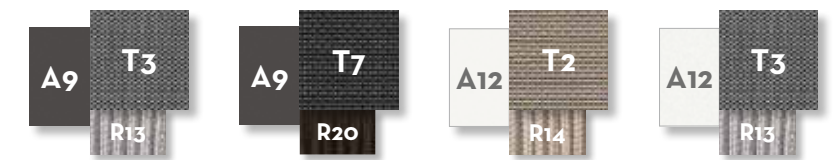

Width	Depth	Height	H. armrest	H. seat
66	63	65	58	38

KG 5,0 | unit 4 0.68 mc | ☁️ | 🪑 | 🪑x20

DINING ARMCHAIR / CODE: KEYPP

Width	Depth	Height	H. armrest	H. seat
57	57	79	65	44

KG 3,0 | unit 4 0.65 mc | ☁️ | 🪑 | 🪑x20