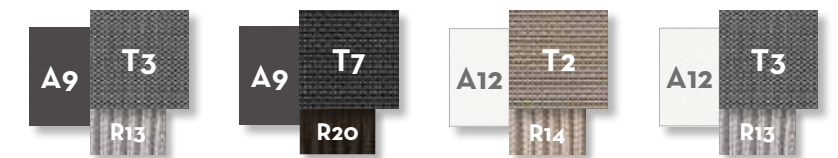

Width	Depth	Height	H. armrest	H. seat
66	63	65	58	38

KG 5,0 | unit 4 0.68 mc | ☁️ | 🪑 | 🪑x20