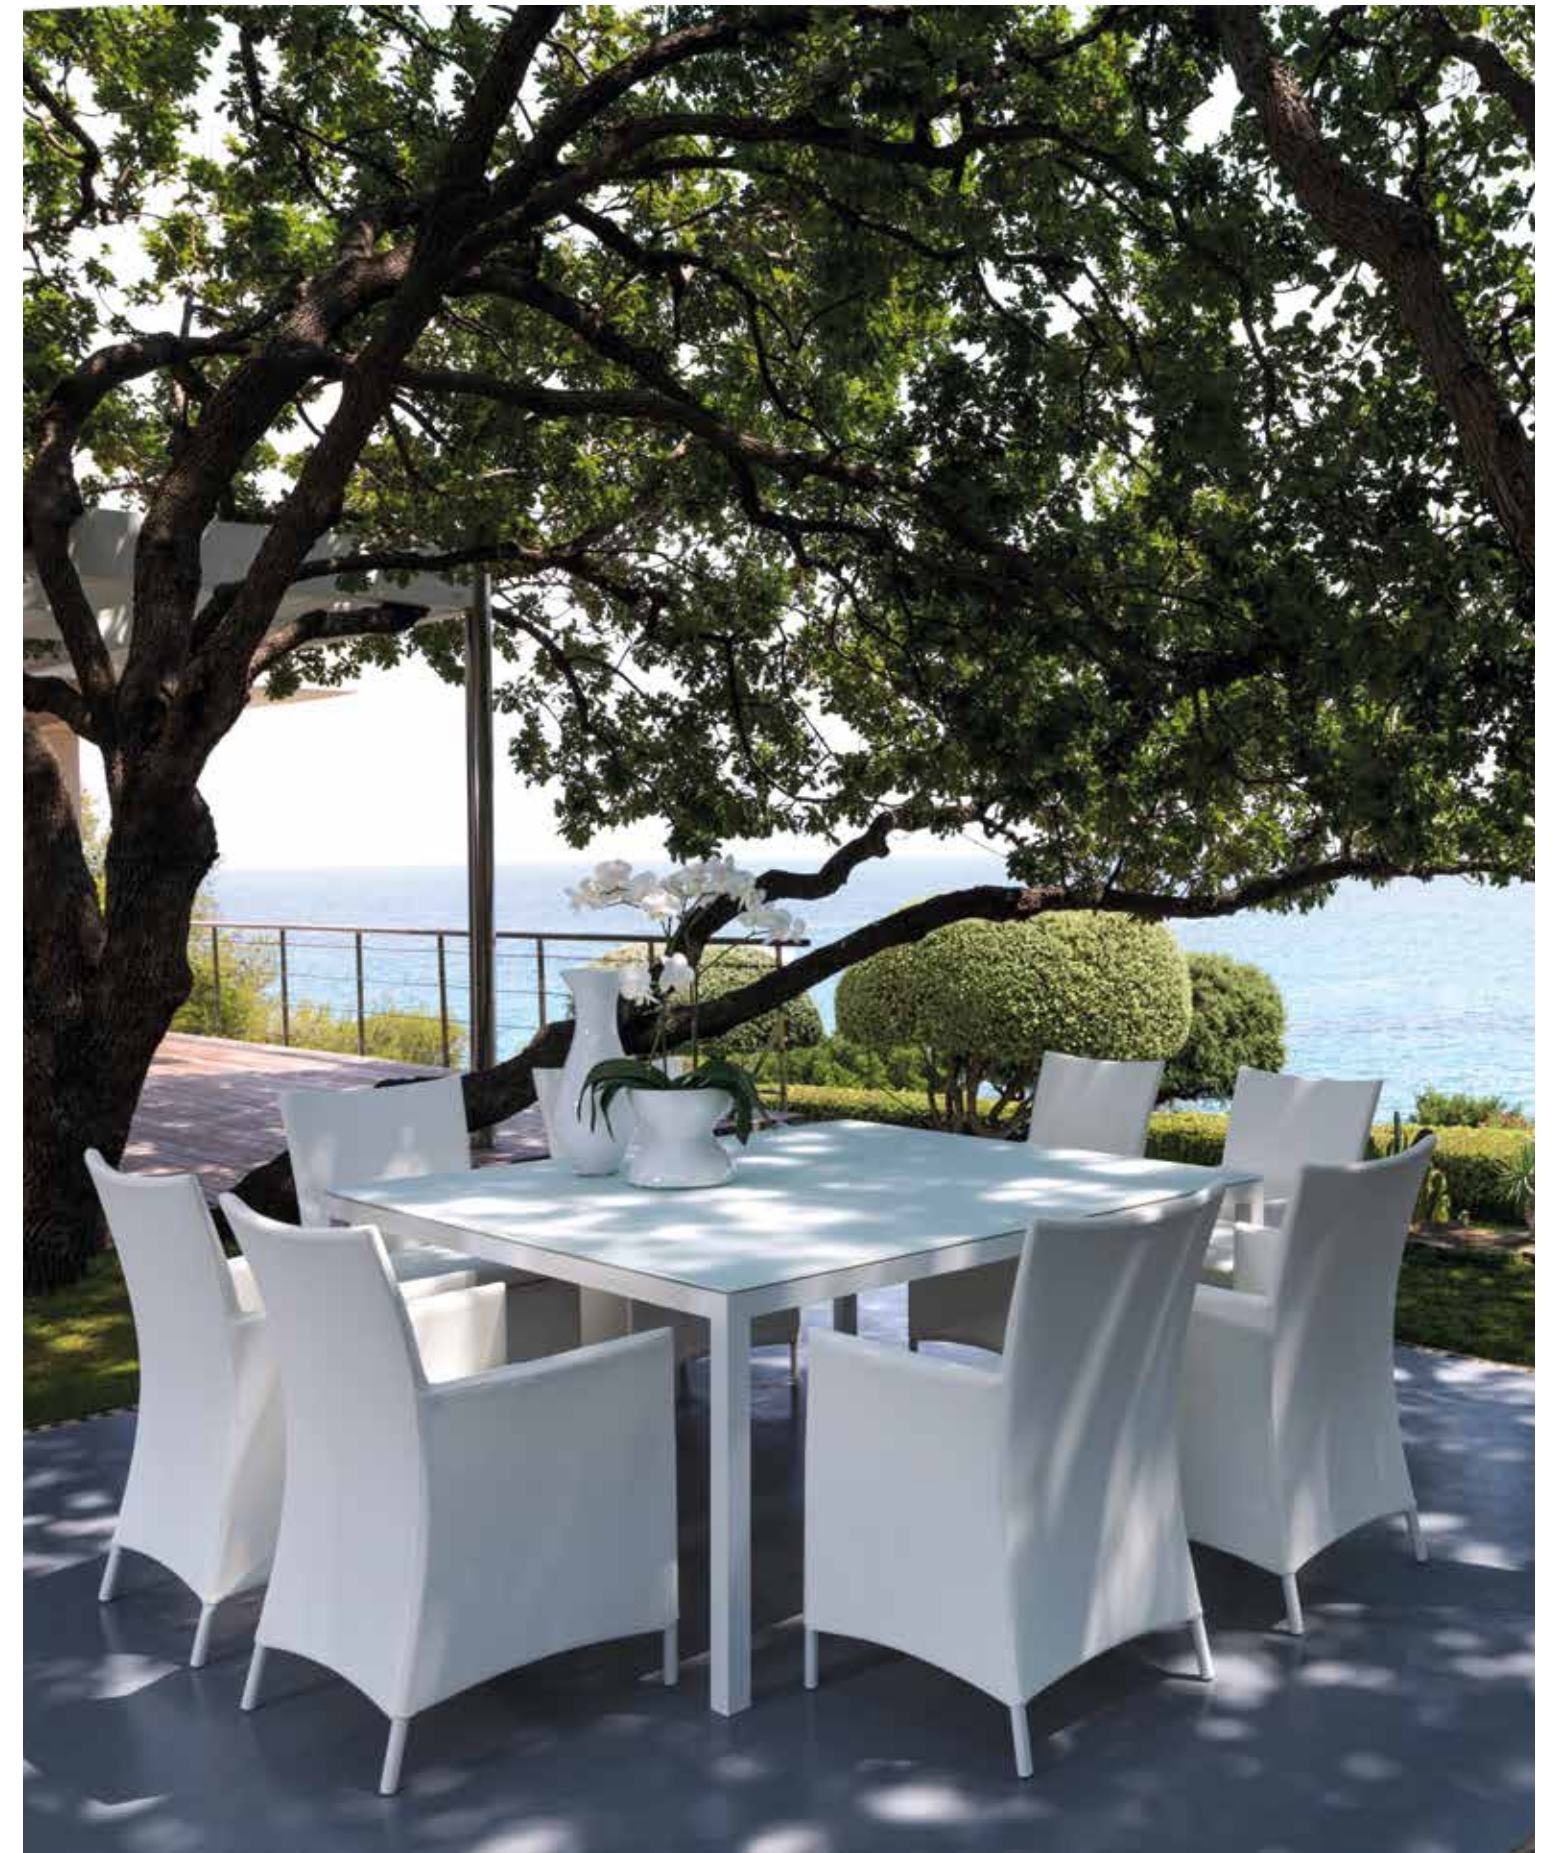

Width 220/330 | Depth 107 | Height 75

EXT.DINING TABLE 152/225 / CODE: TUCTP4

Width 152/225 | Depth 104 | Height 75

DINING TABLE 155X155 / CODE: TUCTP3

Width 155 | Depth 155 | Height 75

**Lady**collection