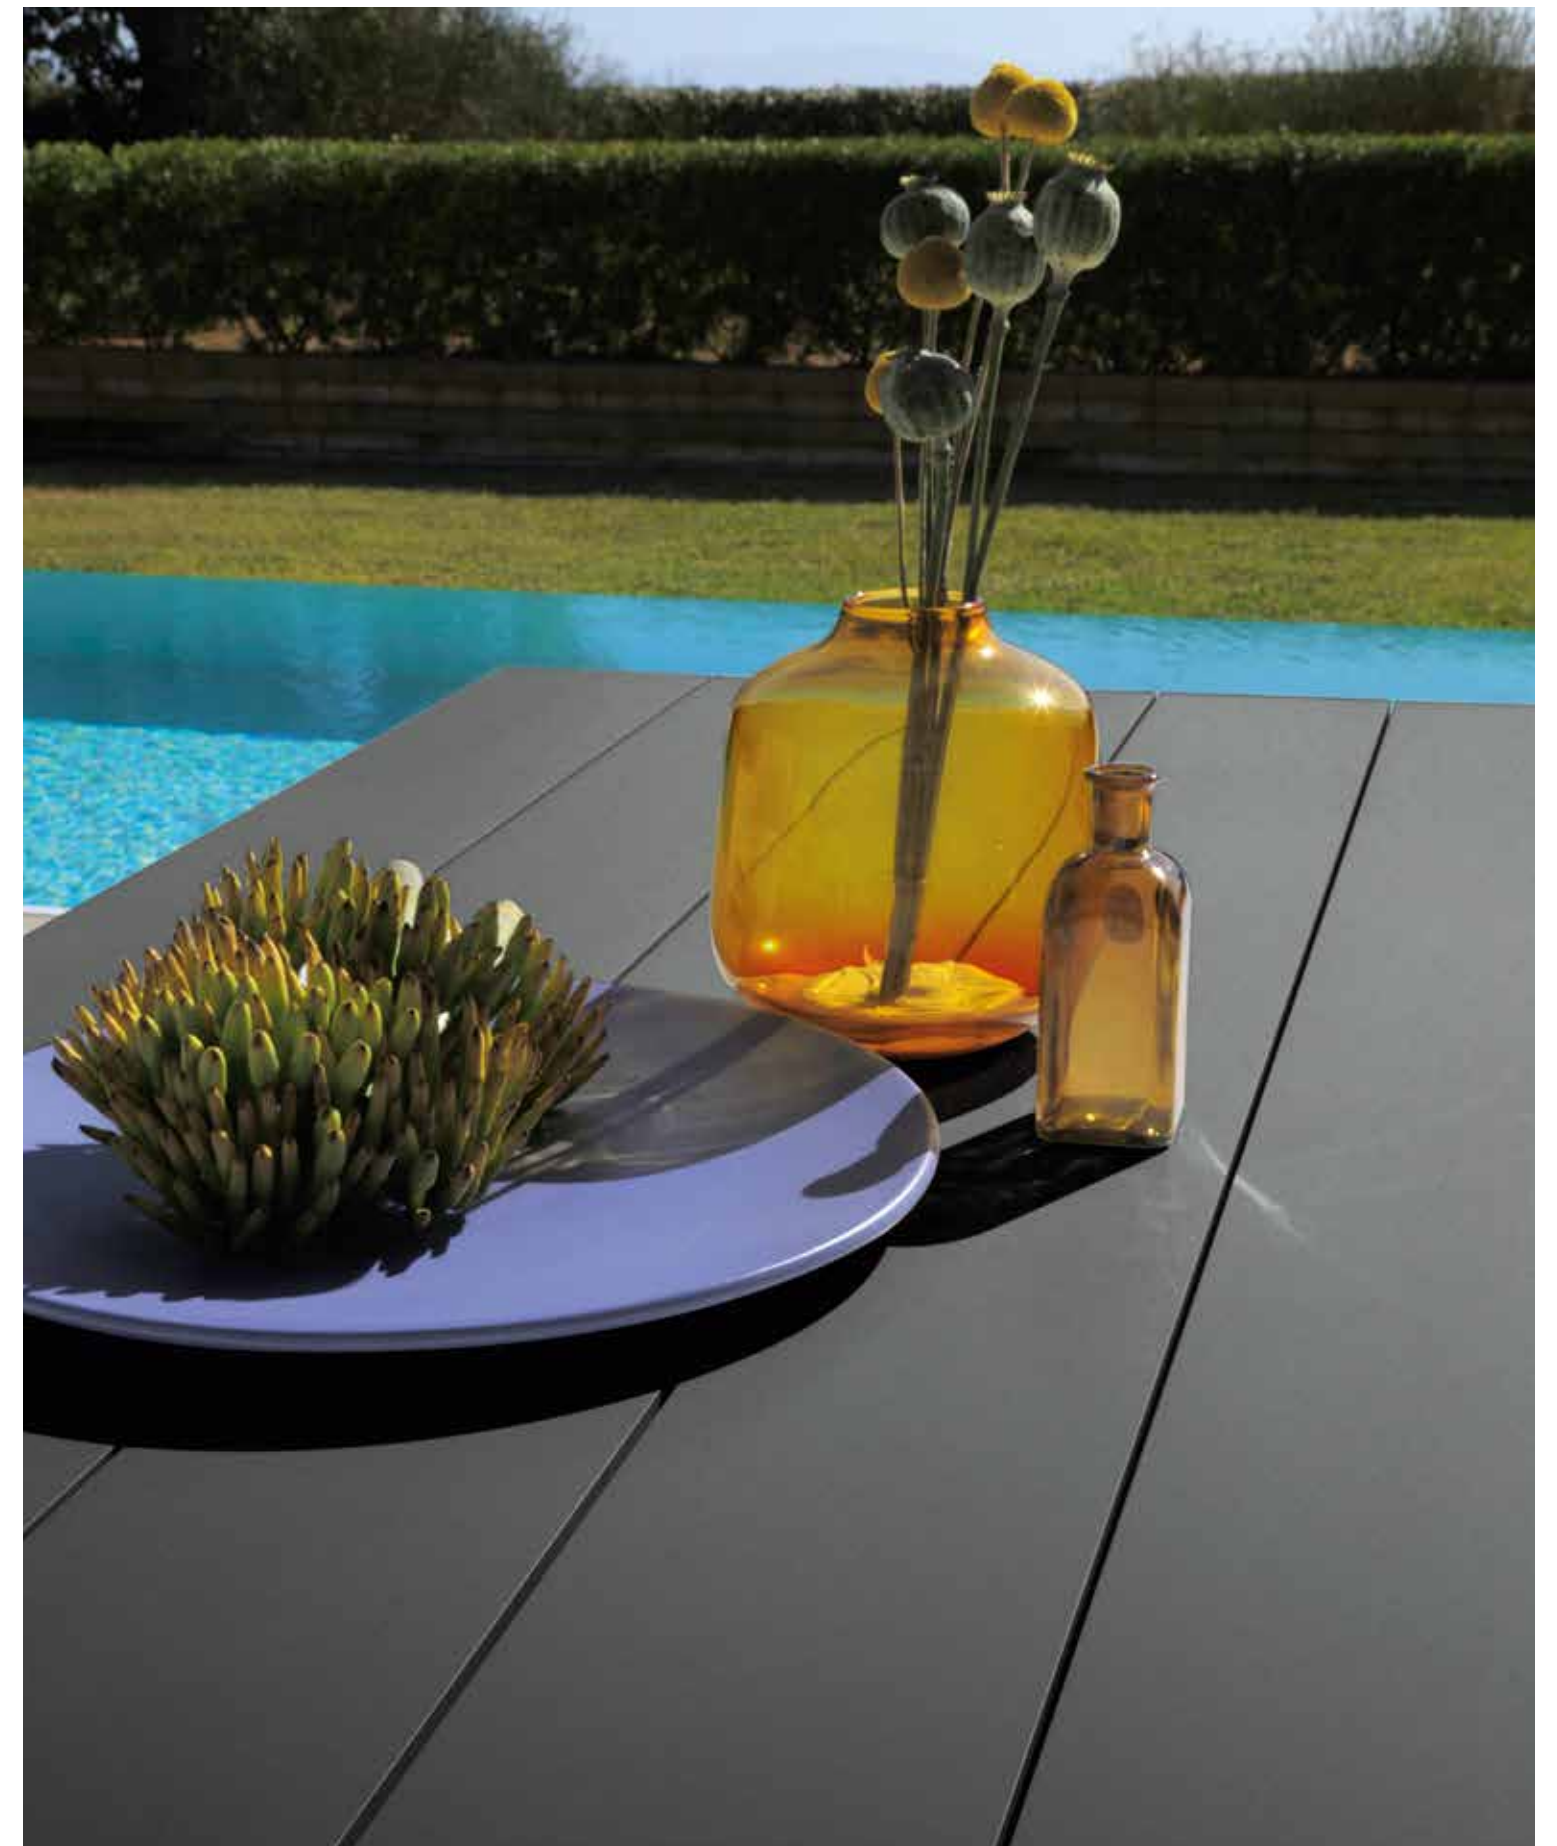

Width	Depth	Height
280/200	100	75

KG 45,0 | unit 1 0.33 mc | ☁️ | 🪑 x10 | 📦 | 🔑

DINING ARMCHAIR / CODE: TIMPP

Width	Depth	Height	H. armrest	H. seat
57	60	91	66	45

KG 4,0 | unit 4 0.53 mc | ☁️ | 🪑 | 🪑 x21

**Essence**collection  
ALU