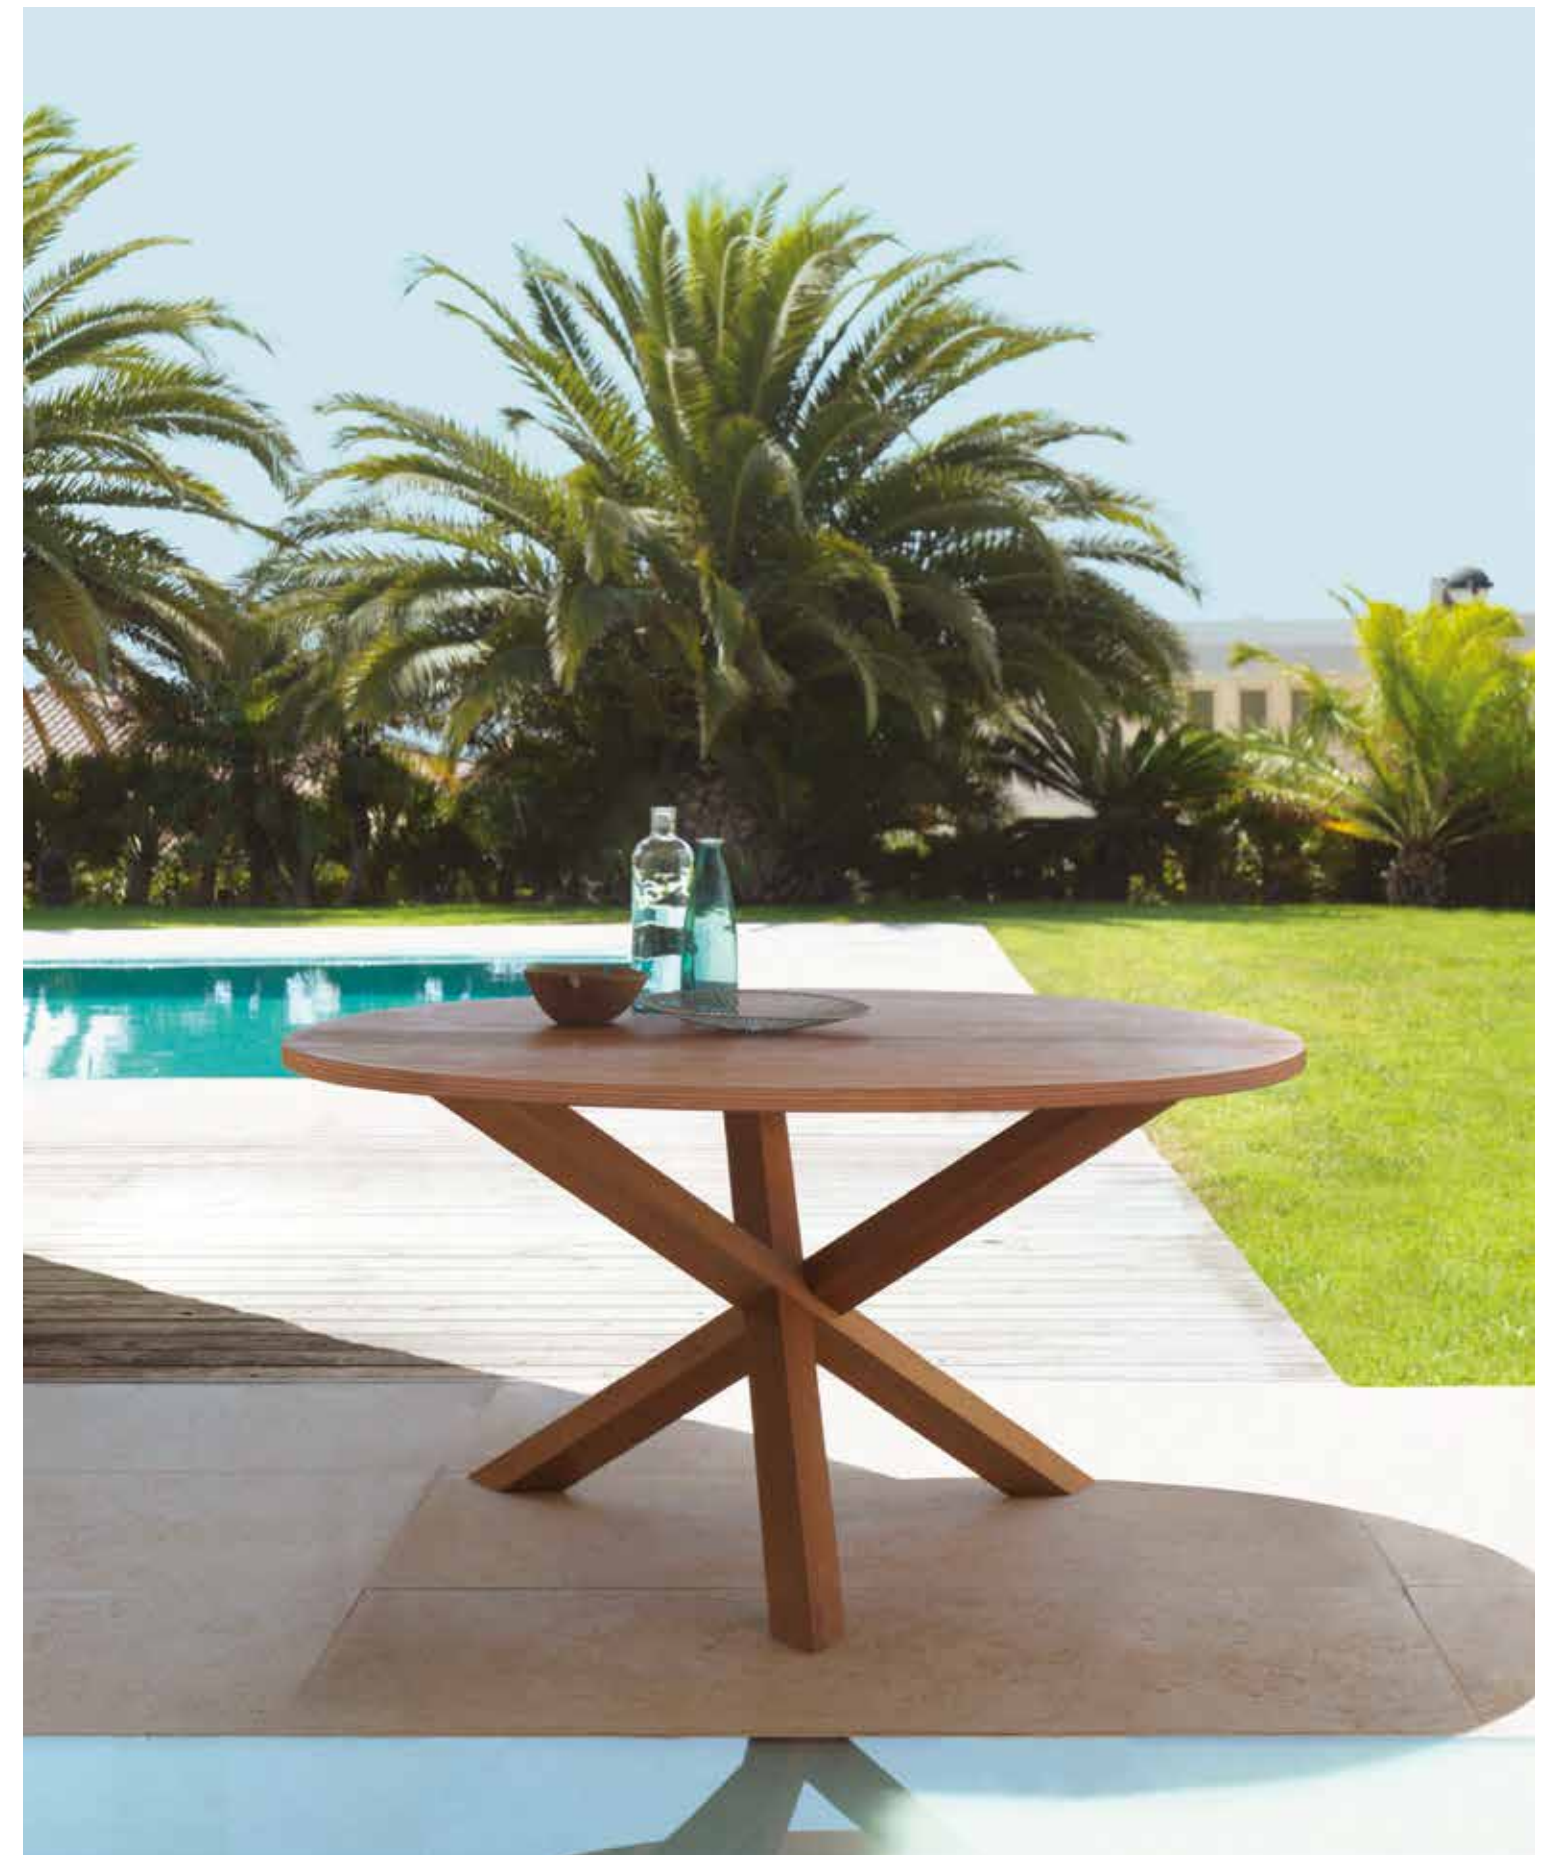

Bridgecollection

Finishing

Aluminium frame

charcoal

white

dove

mahogany

marine plywood

Textilene seat

white

dove

silver black

Width	Depth	Height
150	150	75

Width	Depth	Height
220	110	75

Width	Depth	Height	H. armrest	H. seat
55	54	83	66	46