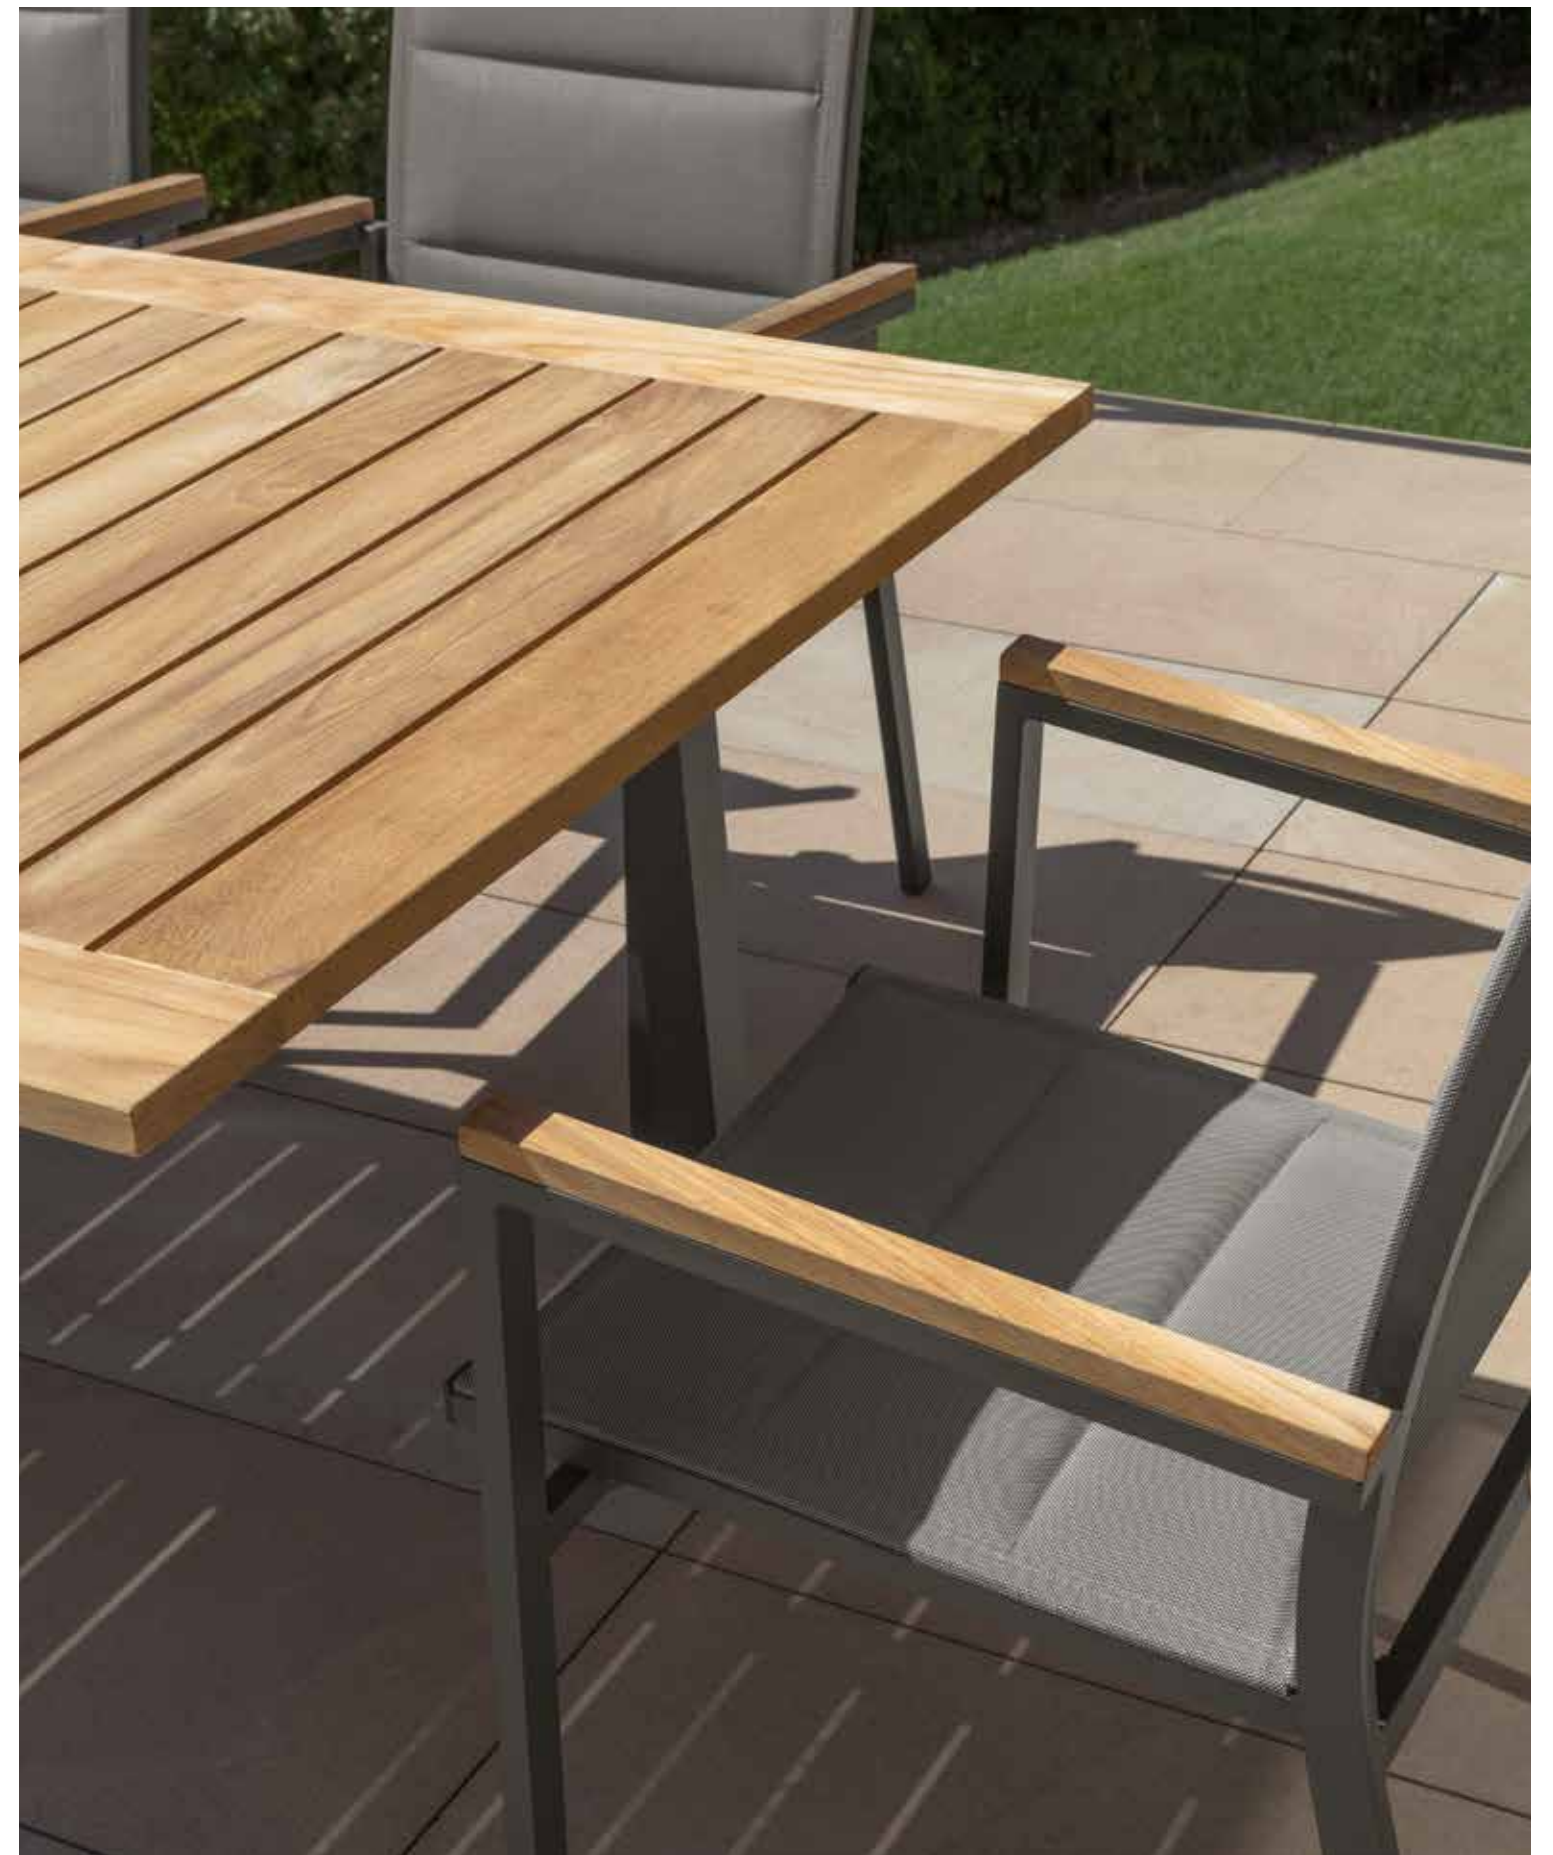

COFFEE TABLE / CODE: KEYTC

Width	Depth	Height
44	44	34

KG 3,0 | unit 1 0.08 mc | ☁️

COFFEE TABLE / CODE: KEYTC2

Width	Depth	Height
57	57	30

KG 4,0 | unit 1 0.11 mc | ☁️

**Timber**collection