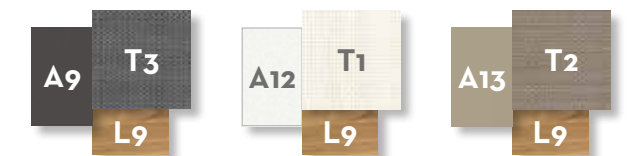

Width	Depth	Height
280/200	100	75

KG 45,0 | unit 1 0.33 mc | ☁️ | 🪑 x10 | 📦 | 🔑

DINING ARMCHAIR / CODE: TIMPP

Width	Depth	Height	H. armrest	H. seat
57	60	91	66	45

KG 4,0 | unit 4 0.53 mc | ☁️ | 🪑 | 🪑 x21

**Essence**collection  
ALU