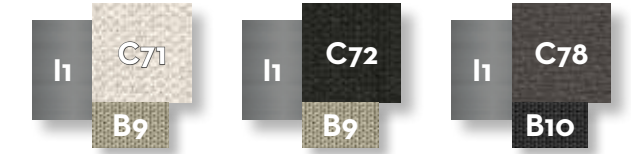

Width	Depth	Height	H. seat	H. cushion
173	91	65	39	30