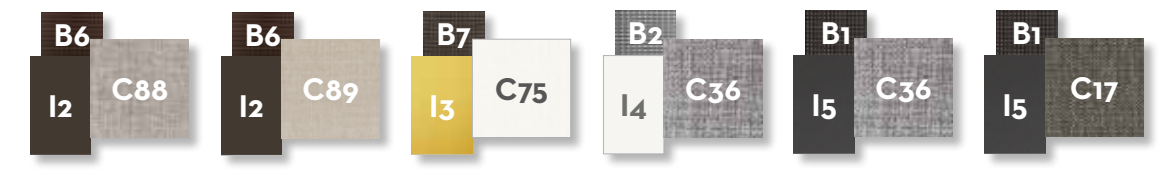

Width	Depth	Height	H. seat	H. cushion
100	100	64	46	37