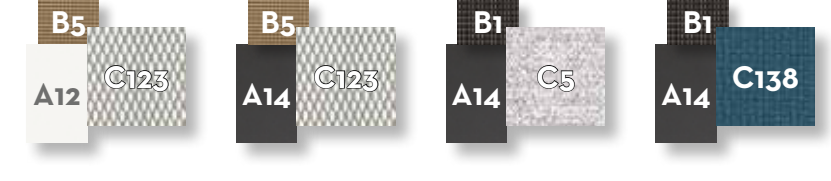

Width	Depth	Height	H. cushion
94	94	38	20