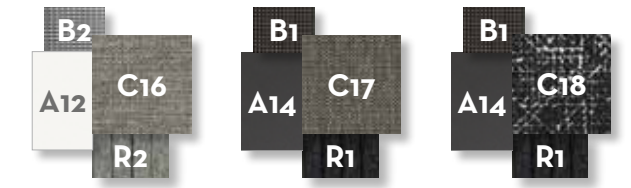

Width	Depth	Height	H. armrest	H. seat	H. cushion
100	100	73	57	40	19