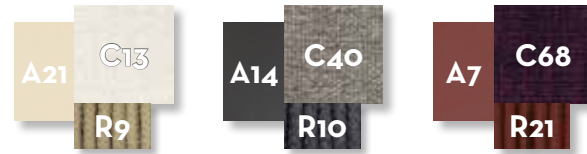

SOFA OBLIQUE DX / CODE: SCADIVBLDX

Width	Depth	Height	H. seat	H. cushion
155	101	73	39	31

SOFA OBLIQUE SX / CODE: SCADIVBLSX

Width	Depth	Height	H. seat	H. cushion
155	101	73	39	31

SOFA DROP DX/ CODE: SCADIVGDX