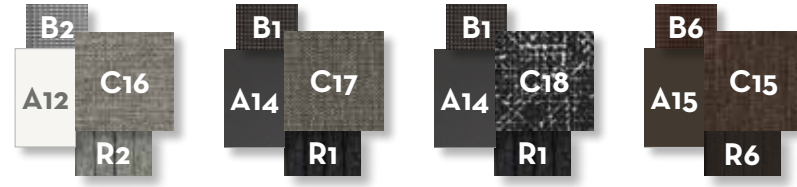

LOUNGE ARMCHAIR / CODE: COTPLON

Width	Depth	Height	H. armrest	H. seat	H. cushion
76	87	104	57	46	7