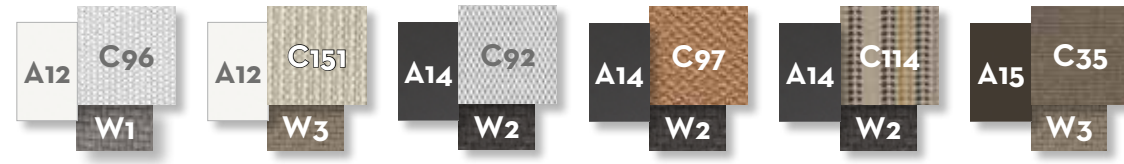

Width 132 | Depth 158 | Height 69 | H. armrest 58 | H. seat 41 | H. cushion 17

KG 40,0 | unit 1 1.56 mc | ☁️ | 🔧 | 🚚