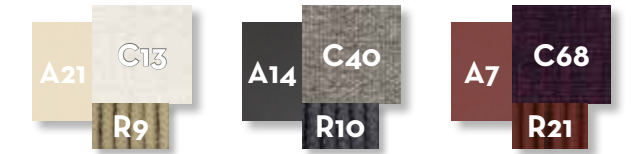

Scacco collection

Design Ludovica + Roberto Palomba

Finishing

Aluminium frame

red

graphite

beige

Fabric seat cushions

white

grey

outmap plum

Synthetic rope

beige

dark grey

red

Pillows fabric 60x60 45x45 (optional)

white

mélange beige

grey

black

peach

outmap turquoise

outmap plum

twill rust

outmap grey

Width	Depth	Height	H. armrest	H. seat	H. cushion
194	103	73	55	39	31