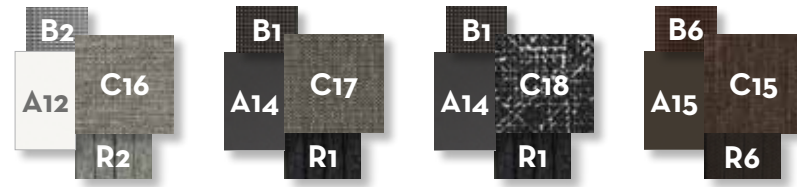

COFFEE TABLE 120X120 / CODE: COTT120

Width	Depth	Height
120	120	34

SOFA / CODE: COTDIV

Width	Depth	Height	H. armrest	H. seat	H. cushion
150	87	89	57	46	7

LIVING ARMCHAIR / CODE: COTPL

Width	Depth	Height	H. armrest	H. seat	H. cushion
76	87	89	57	46	7