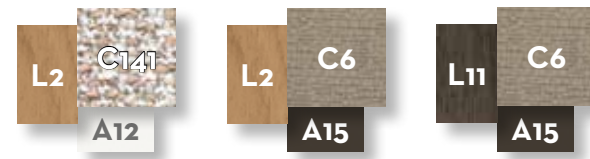

Width	Depth	Height	H. armrest	H. seat	H. cushion
285	95	70	49	40	20

Width	Depth	Height	H. armrest	H. seat	H. cushion
285	95	70	49	40	20

Width	Depth	Height	H. armrest	H. seat	H. cushion
280	95	70	49	40	20

Width	Depth	Height	H. armrest	H. seat	H. cushion
280	95	70	49	40	20

Width	Depth	Height	H. armrest	H. seat	H. cushion
285	95	70	49	40	20

Width	Depth	Height	H. armrest	H. seat	H. cushion
285	95	70	49	40	20

Width	Depth	Height	H. seat	H. cushion
280	95	70	40	20

Width	Depth	Height	H. seat	H. cushion
280	95	70	40	20

Width	Depth	Height	H. armrest	H. seat	H. cushion
215	95	70	49	40	20

Width	Depth	Height	H. armrest	H. seat	H. cushion
215	95	70	49	40	20

Width	Depth	Height	H. armrest	H. seat	H. cushion
210	95	70	49	40	20

Width	Depth	Height	H. armrest	H. seat	H. cushion
220	95	70	49	40	20