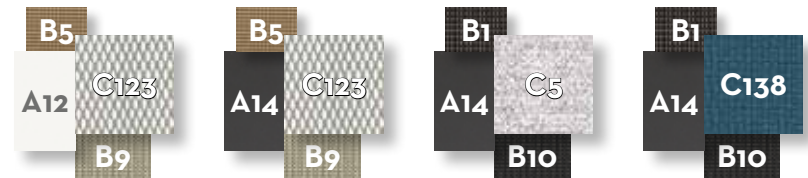

LIVING ARMCHAIR CODE: SALPL

Width	Depth	Height	H. armrest	H. seat	H. cushion
112	105	85	52	38	20