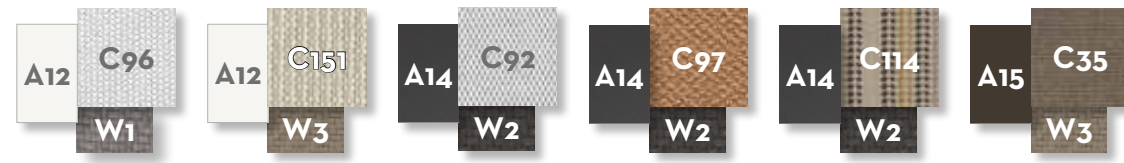

SOFA CORNER SX / CODE: LEASXANG

Width	Depth	Height	H. seat	H. cushion
190	86	69	41	17

SOFA CX / CODE: LEACX

Width 183 | Depth 86 | Height 69 | H. seat 41 | H. cushion 17

KG 35,0 | unit 1 1.16 mc | ☁️ | 🔧 | 🚚