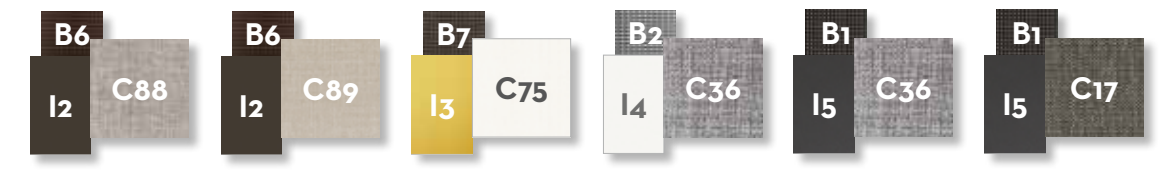

LIVING ARMCHAIR / CODE: CASIPL

Width	Depth	Height	H. armrest	H. seat	H. cushion
105	100	64	60	46	37

POUF / CODE: CASIPUF

Width	Depth	Height	H. cushion
95	100	46	37

COFFEE TABLE 100x100 / CODE: CASITC100

Width 100 | Depth 100 | Height 17