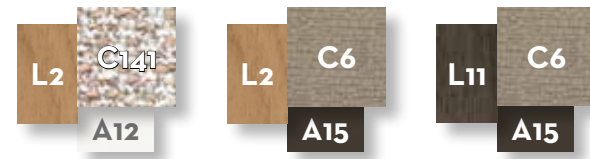

Width	Depth	Height	H. armrest	H. seat	H. cushion
285	95	70	49	40	20

Width	Depth	Height	H. armrest	H. seat	H. cushion
285	95	70	49	40	20

Width	Depth	Height	H. armrest	H. seat	H. cushion
280	95	70	49	40	20

Width	Depth	Height	H. armrest	H. seat	H. cushion
280	95	70	49	40	20

Width	Depth	Height	H. armrest	H. seat	H. cushion
285	95	70	49	40	20

Width	Depth	Height	H. armrest	H. seat	H. cushion
285	95	70	49	40	20

Width	Depth	Height	H. seat	H. cushion
280	95	70	40	20

Width	Depth	Height	H. seat	H. cushion
280	95	70	40	20

Width	Depth	Height	H. armrest	H. seat	H. cushion
215	95	70	49	40	20

Width	Depth	Height	H. armrest	H. seat	H. cushion
215	95	70	49	40	20

Width	Depth	Height	H. armrest	H. seat	H. cushion
210	95	70	49	40	20

Width	Depth	Height	H. armrest	H. seat	H. cushion
220	95	70	49	40	20