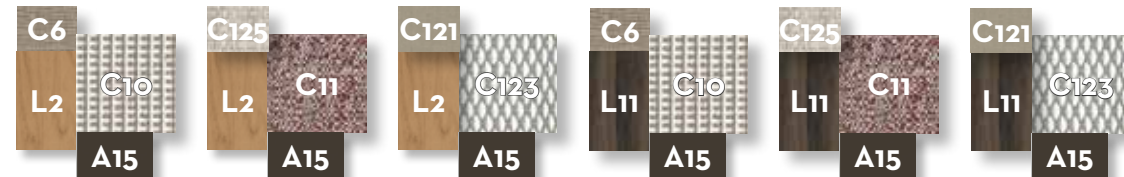

Width 90 | Depth 80 | Height 73 | H. seat 35 | H. cushion 5