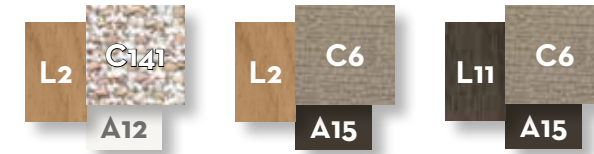

Width	Depth	Height	H. seat	H. cushion
210	95	70	40	20