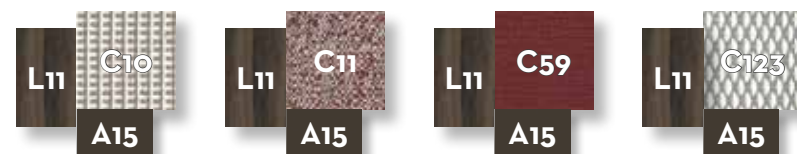

Width 130 | Depth 165 | Height 65 | H. seat 40 | H. cushion 20

Width 130 | Depth 165 | Height 65 | H. seat 40 | H. cushion 20

Width 110 | Depth 100 | Height 65 | H. seat 40 | H. cushion 20

Width 160 | Depth 80 | Height 75 | H. seat 35 | H. cushion 5

Width 90 | Depth 80 | Height 73 | H. seat 35 | H. cushion 5

Width 90 | Depth 80 | Height 73 | H. seat 35 | H. cushion 5

Width 100 | Depth 80 | Height 48 | H. cushion 5

Width 170 | Depth 80 | Height 48 | H. cushion 5

COFFEE TABLE D100 top wood / CODE: CLETC1-L

Width 100 | Depth 100 | Height 30

Width 75 | Depth 75 | Height 40