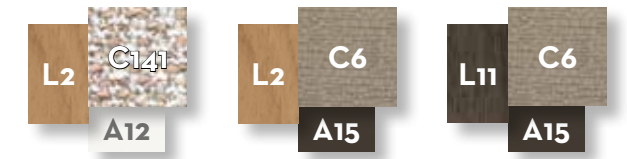

Width	Depth	Height	H. armrest	H. seat	H. cushion
210	95	70	49	40	20