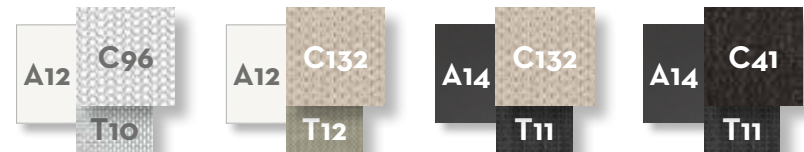

Width 195 | Depth 78 | Height 45 | H. seat 8