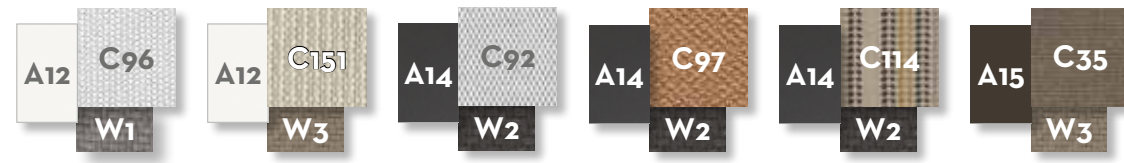

KG 40,0 | unit 1 1.56 mc | ☁️ | 🔧 | 🚚

LIVING ARMCHAIR / CODE: LEAPL

Width 102 | Depth 86 | Height 69 | H. armrest 58 | H. seat 41 | H. cushion 17

KG 28,0 | unit 1 0.65 mc | ☁️ | 🔧 | 🚚

LOUNGE ARMCHAIR / CODE: LEAPLON