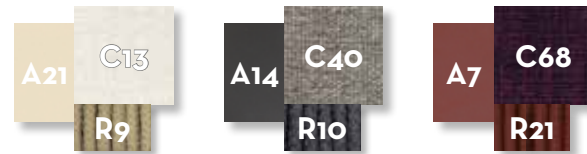

Width	Depth	Height	H. seat	H. cushion
145	160	73	39	31