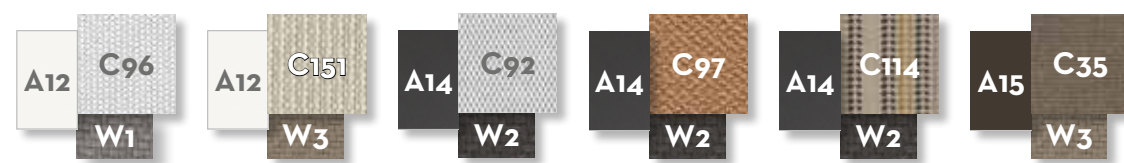

Width 183 | Depth 86 | Height 69 | H. seat 41 | H. cushion 17

KG 35,0 | unit 1 1.16 mc | ☁️ | 🔧 | 🚚

Width 132 | Depth 158 | Height 69 | H. armrest 58 | H. seat 41 | H. cushion 17

KG 40,0 | unit 1 1.56 mc | ☁️ | 🔧 | 🚚

Width 132 | Depth 158 | Height 69 | H. armrest 58 | H. seat 41 | H. cushion 17

KG 40,0 | unit 1 1.56 mc | ☁️ | 🔧 | 🚚

Width 102 | Depth 86 | Height 69 | H. armrest 58 | H. seat 41 | H. cushion 17

KG 28,0 | unit 1 0.65 mc | ☁️ | 🔧 | 🚚

Width 64 | Depth 66 | Height 73 | H. seat 43 | H. cushion 6

KG 11,0 | unit 1 0.35 mc | ☁️ | 🔧 | 🚚

Width 50 | Depth 80 | Height 26

KG 15,0 | unit 1 0.13 mc | ☁️ | 🔧 | 🚚

COFFEE TABLE 70X100 / CODE: LEATC70100

Width 70 | Depth 100 | Height 26

KG 23,0 | unit 1 0.22 mc | ☁️ | 🔧 | 🚚

Width 80 | Depth 80 | Height 26

KG 18,0 | unit 1 0.20 mc | ☁️ | 🔧 | 🚚

Width 150 | Depth 150 | Height 74

KG 72,0 | unit 1+1 0.39 mc | ☁️ | 🔧 | 🚚 | 🪑 x8

Width 160/215 | Depth 95 | Height 74

KG 70,0 | unit 1+1 0.65 mc | ☁️ | 🔧 | 🚚 | 🪑 x8 | ➕

Width 200/260 | Depth 100 | Height 74

KG 81,0 | unit 1+1 0.65 mc | ☁️ | 🔧 | 🚚 | 🪑 x10 | ➕

EXTRA VITTER PANEL 60X100 / CODE: LEAEXT Only for extending table 200x100

Width 60 | Depth 100

KG 12,0 | unit 1 0.04 mc | ☁️ | 🔧 | 🚚