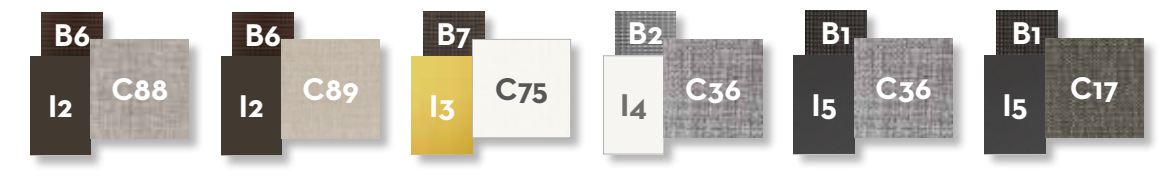

Width	Depth	Height	H. seat	H. cushion
95	100	64	46	37