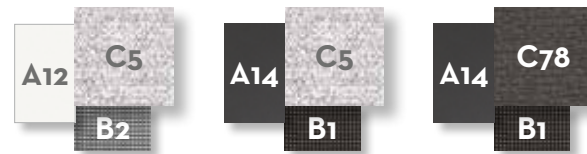

SOFA CORNER DX / CODE: AGOALUANGDX

Width	Depth	Height	H. seat	H. cushion
240	95	65	40	25

SOFA CORNER SX / CODE: AGOALUANGSX

Width	Depth	Height	H. seat	H. cushion
240	95	65	40	25

SOFA DX CORNER / CODE: AGOALUDXANG

Width	Depth	Height	H. seat	H. cushion
218	95	65	40	25

SOFA SX CORNER / CODE: AGOALUSXANG

Width	Depth	Height	H. seat	H. cushion
218	95	65	40	25

SOFA XL DX / CODE: AGOALUXLDX

Width	Depth	Height	H. armrest	H. seat	H. cushion
120	160	65	60	40	25

SOFA XL SX / CODE: AGOALUXLSX

Width	Depth	Height	H. armrest	H. seat	H. cushion
120	160	65	60	40	25

POUF / CODE: AGOALUPUF

Width	Depth	Height	H. cushion
98	95	40	25

LOUNGE ARMCHAIR / CODE: AGOALUPLON

Width	Depth	Height	H. seat	H. cushion
70	68	64	40	17

COFFEE TABLE 100X95 / CODE: AGOALUTC100

Width	Depth	Height
100	95	16

COFFEE TABLE 113X80 / CODE: AGOALUTC113

Width	Depth	Height
113	80	33

COFFEE TABLE 157X80 / CODE: AGOALUTC157

Width	Depth	Height
157	80	33