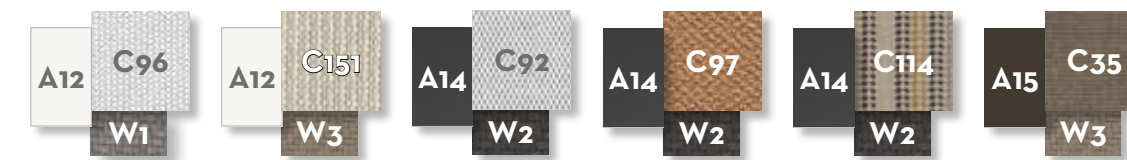

Width	Depth	Height	H. armrest	H. seat	H. cushion
186	86	69	58	41	17