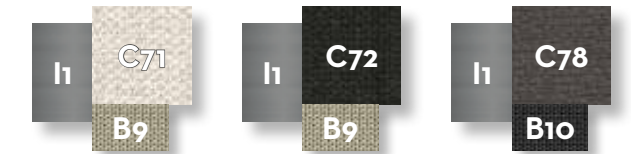

beige

dark green

dark grey

SOFA / CODE: GEODIV

Width	Depth	Height	H. seat	H. cushion
177	91	65	39	30

SOFA DX / CODE: GEODX

Width	Depth	Height	H. seat	H. cushion
173	91	65	39	30

SOFA SX / CODE: GEOSX