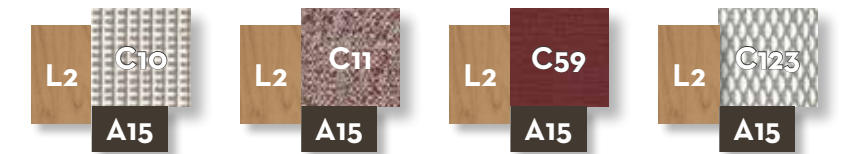

Width 160 | Depth 80 | Height 75 | H. seat 35 | H. cushion 5

LOUNGE ARMCHAIR / CODE: CLEPL

Width 90 | Depth 80 | Height 73 | H. seat 35 | H. cushion 5

ROCKING CHAIR / CODE: CLEPD

Width 90 | Depth 80 | Height 73 | H. seat 35 | H. cushion 5