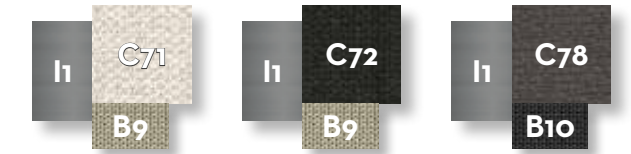

Width	Depth	Height	H. seat	H. cushion
170	91	65	39	30