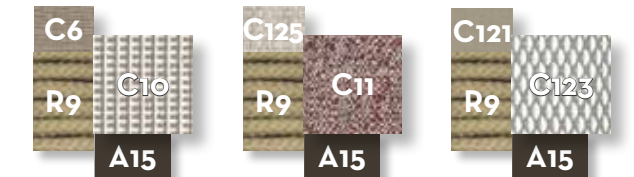

SWING CHAIR / CODE: CLEALT

Width 100 | Depth 80 | Height 48 | H. cushion 5

SWING SOFA / CODE: CLEALT2

Width 170 | Depth 80 | Height 48 | H. cushion 5

COFFEE TABLE D100 top wood / CODE: CLETC1-L

Width 100 | Depth 100 | Height 30