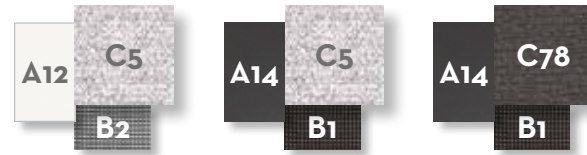

SOFA CORNER SX / CODE: AGOALUANGSX

Width	Depth	Height	H. seat	H. cushion
240	95	65	40	25

SOFA DX CORNER / CODE: AGOALUDXANG

Width	Depth	Height	H. seat	H. cushion
218	95	65	40	25

SOFA SX CORNER / CODE: AGOALUSXANG