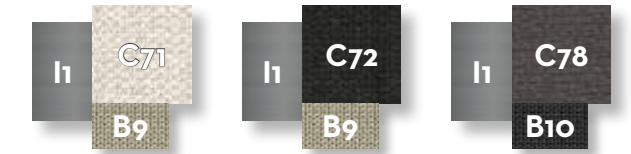

beige

dark green

dark grey

SOFA / CODE: GEODIV

Width	Depth	Height	H. seat	H. cushion
177	91	65	39	30

SOFA DX / CODE: GEODX

Width	Depth	Height	H. seat	H. cushion
173	91	65	39	30

SOFA SX / CODE: GEOSX