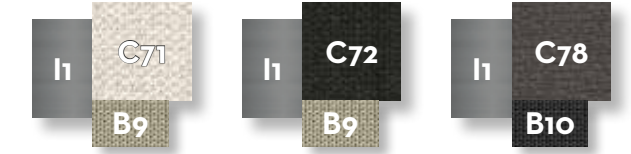

Width	Depth	Height	H. seat	H. cushion
91	91	65	39	30