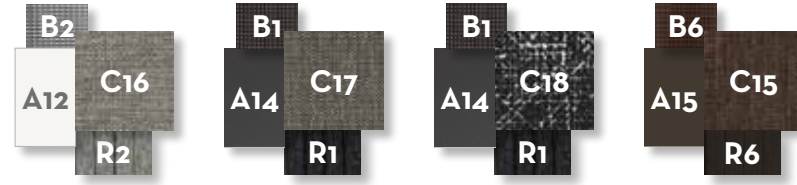

COFFEE TABLE 120X120 / CODE: COTT120

Width	Depth	Height
120	120	34

SOFA / CODE: COTDIV

Width	Depth	Height	H. armrest	H. seat	H. cushion
150	87	89	57	46	7

LIVING ARMCHAIR / CODE: COTPL

Width	Depth	Height	H. armrest	H. seat	H. cushion
76	87	89	57	46	7