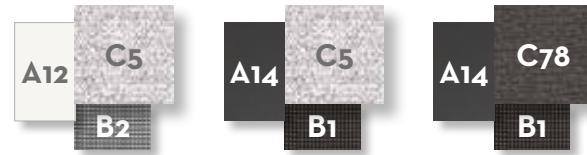

SOFA CORNER DX / CODE: AGOALUANGDX

Width	Depth	Height	H. seat	H. cushion
240	95	65	40	25

SOFA CORNER SX / CODE: AGOALUANGSX

Width	Depth	Height	H. seat	H. cushion
240	95	65	40	25

SOFA DX CORNER / CODE: AGOALUDXANG

Width	Depth	Height	H. seat	H. cushion
218	95	65	40	25

SOFA SX CORNER / CODE: AGOALUSXANG

Width	Depth	Height	H. seat	H. cushion
218	95	65	40	25

SOFA XL DX / CODE: AGOALUXLDX

Width	Depth	Height	H. armrest	H. seat	H. cushion
120	160	65	60	40	25

SOFA XL SX / CODE: AGOALUXLSX

Width	Depth	Height	H. armrest	H. seat	H. cushion
120	160	65	60	40	25

POUF / CODE: AGOALUPUF

Width	Depth	Height	H. cushion
98	95	40	25

LOUNGE ARMCHAIR / CODE: AGOALUPLON

Width	Depth	Height	H. seat	H. cushion
70	68	64	40	17

COFFEE TABLE 100X95 / CODE: AGOALUTC100

Width	Depth	Height
100	95	16

COFFEE TABLE 113X80 / CODE: AGOALUTC113

Width	Depth	Height
113	80	33

COFFEE TABLE 157X80 / CODE: AGOALUTC157

Width	Depth	Height
157	80	33